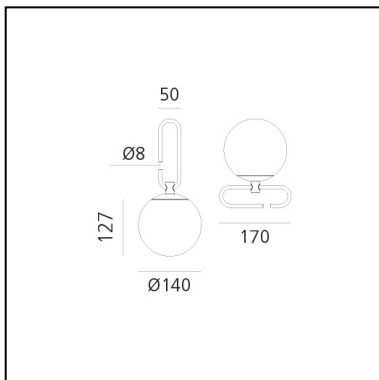

nh1217

Neri&Hu

IP20   

LUMINAIRE

- Watt: **5W**
- Voltage: **220-240V**
- Delivered lumen output: **378lm**
- Efficiency: **80%**
- Efficacy: **75.57lm/W**
- CRI: **80**

Notes

Maximum bulb length: 80mm. Maximum bulb diameter: 50mm

FEATURES

- Product Code: **1217010A**
- Colour: **Brass**
- Installation: **Table**
- Material: **Blown glass, brushed brass**
- Series: **Design Collection**
- Environment: **Indoor**
- design by: **Neri&Hu**

DIMENSIONS

- Length: **320 mm**
- Diameter: **140 mm**
- Base Length: **170 mm**
- Base Width: **50 mm**

SOURCES NOT INCLUDED

- Category: **LED RETROFIT**
- Number: **1**
- Watt: **5W**
- Socket: **E14**