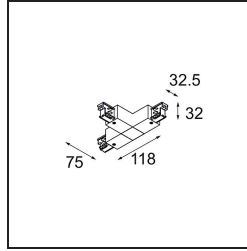

Date \_\_\_\_\_  
Customer \_\_\_\_\_  
Project \_\_\_\_\_  
Type \_\_\_\_\_

*Connector track right T white shiny*

**Specifications**

Material	11241001
Lamp Included	No
Number of Light Sources	0
Input Voltage	230V
Electrical Class	I
IP Rating	20
Glow wire rating (°C)	960
Indoor/Outdoor	Indoor
Adjustability	Not Applicable
Primary Colour & Primary Finish	White,
Gross weight (g)	185.0