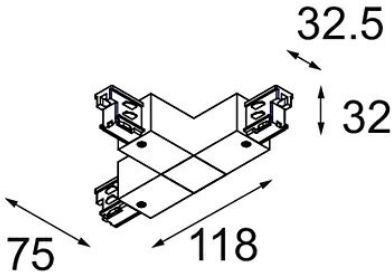

Date \_\_\_\_\_  
Customer \_\_\_\_\_  
Project \_\_\_\_\_  
Type \_\_\_\_\_

*Connector track right T white shiny*

**Specifications**

Material	11241001
Lamp Included	No
Number of Light Sources	0
Input Voltage	230V
Electrical Class	I
IP Rating	20
Glow wire rating (°C)	960
Indoor/Outdoor	Indoor
Adjustability	Not Applicable
Primary Colour & Primary Finish	White,
Gross weight (g)	185.0