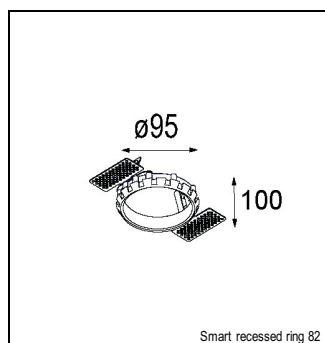

Art. Nr. 13312109

SPECIFICATIONS

Lamp	1x LED Array	
Gear / Transfo	LED gear not incl.	
Cut-out size	ø 76 h 55	
Weight	0.65kg	
Min. distance	0.1 m	
IP	IP20	
Glow wire test	960°	
CRI	90	
Power supply	500mA 18.4Vf	350mA 17.8Vf
Connected load	9.2W	6.3W
Lumen	765lm	589lm
Efficacy	83lm/W	95lm/W
UGR	18	17
Adjustability	h 355° v 25°	
Remark	! 3500 on request ! can be combined with Smart mask, Smart surface box, Smart surface tubed, Smart surface tubed suspension, Smart tubed wall	

RECESSED-FRAME

12500230	SMART RECESSED RING 82
----------	------------------------

CONBOX

10889830	CONBOX 190X192X130X256
----------	------------------------

SURFACE-TUBED

12845009	SMART SURFACE TUBED 82 LARGE LED GE WHITE STRUC
12845032	SMART SURFACE TUBED 82 LARGE LED GE BLACK STRUC
12845024	SMART SURFACE TUBED 82 LARGE LED GE BRUSHED ALU
12844009	SMART SURFACE TUBED 82 LARGE LED GI WHITE STRUC
12844032	SMART SURFACE TUBED 82 LARGE LED GI BLACK STRUC
12844024	SMART SURFACE TUBED 82 LARGE LED GI BRUSHED ALU
12842009	SMART SURFACE TUBED SUSPENSION 82 LARGE LED GI WHITE STRUC
12842032	SMART SURFACE TUBED SUSPENSION 82 LARGE LED GI BLACK STRUC