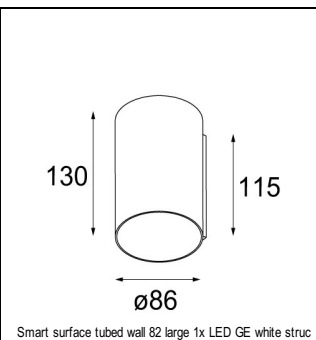

Art. Nr. 13312109

SPECIFICATIONS

Lamp	1x LED Array	
Gear / Transfo	LED gear not incl.	
Cut-out size	ø 76 h 55	
Weight	0.65kg	
Min. distance	0.1 m	
IP	IP20	
Glow wire test	960°	
CRI	90	
Power supply	500mA 18.4Vf	350mA 17.8Vf
Connected load	9.2W	6.3W
Lumen	765lm	589lm
Efficacy	83lm/W	95lm/W
UGR	18	17
Adjustability	h 355° v 25°	
Remark	! 3500 on request ! can be combined with Smart mask, Smart surface box, Smart surface tubed, Smart surface tubed suspension, Smart tubed wall	

RECESSED-FRAME

12500230	SMART RECESSED RING 82
----------	------------------------

CONBOX

10889830	CONBOX 190X192X130X256
----------	------------------------

SURFACE-TUBED

12845009	SMART SURFACE TUBED 82 LARGE LED GE WHITE STRUC
12845032	SMART SURFACE TUBED 82 LARGE LED GE BLACK STRUC
12845024	SMART SURFACE TUBED 82 LARGE LED GE BRUSHED ALU
12844009	SMART SURFACE TUBED 82 LARGE LED GI WHITE STRUC
12844032	SMART SURFACE TUBED 82 LARGE LED GI BLACK STRUC
12844024	SMART SURFACE TUBED 82 LARGE LED GI BRUSHED ALU
12842009	SMART SURFACE TUBED SUSPENSION 82 LARGE LED GI WHITE STRUC
12842032	SMART SURFACE TUBED SUSPENSION 82 LARGE LED GI BLACK STRUC