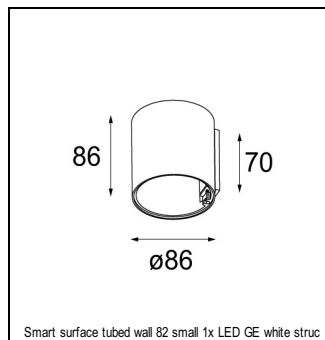

Art. Nr. 13312109

SPECIFICATIONS

Lamp	1x LED Array	
Gear / Transfo	LED gear not incl.	
Cut-out size	ø 76 h 55	
Weight	0.65kg	
Min. distance	0.1 m	
IP	IP20	
Glow wire test	960°	
CRI	90	
Power supply	500mA 18.4Vf	350mA 17.8Vf
Connected load	9.2W	6.3W
Lumen	765lm	589lm
Efficacy	83lm/W	95lm/W
UGR	18	17
Adjustability	h 355° v 25°	
Remark	! 3500 on request ! can be combined with Smart mask, Smart surface box, Smart surface tubed, Smart surface tubed suspension, Smart tubed wall	

RECESSED-FRAME

12500230	SMART RECESSED RING 82
----------	------------------------

CONBOX

10889830	CONBOX 190X192X130X256
----------	------------------------

SURFACE-TUBED

12845009	SMART SURFACE TUBED 82 LARGE LED GE WHITE STRUC
12845032	SMART SURFACE TUBED 82 LARGE LED GE BLACK STRUC
12845024	SMART SURFACE TUBED 82 LARGE LED GE BRUSHED ALU
12844009	SMART SURFACE TUBED 82 LARGE LED GI WHITE STRUC
12844032	SMART SURFACE TUBED 82 LARGE LED GI BLACK STRUC
12844024	SMART SURFACE TUBED 82 LARGE LED GI BRUSHED ALU
12842009	SMART SURFACE TUBED SUSPENSION 82 LARGE LED GI WHITE STRUC
12842032	SMART SURFACE TUBED SUSPENSION 82 LARGE LED GI BLACK STRUC