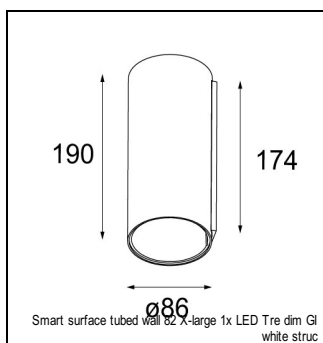

Art. Nr. 13312109

SPECIFICATIONS

Lamp	1x LED Array	
Gear / Transfo	LED gear not incl.	
Cut-out size	ø 76 h 55	
Weight	0.65kg	
Min. distance	0.1 m	
IP	IP20	
Glow wire test	960°	
CRI	90	
Power supply	500mA 18.4Vf	350mA 17.8Vf
Connected load	9.2W	6.3W
Lumen	765lm	589lm
Efficacy	83lm/W	95lm/W
UGR	18	17
Adjustability	h 355° v 25°	
Remark	! 3500 on request ! can be combined with Smart mask, Smart surface box, Smart surface tubed, Smart surface tubed suspension, Smart tubed wall	

RECESSED-FRAME

12500230	SMART RECESSED RING 82
----------	------------------------

CONBOX

10889830	CONBOX 190X192X130X256
----------	------------------------

SURFACE-TUBED

12845009	SMART SURFACE TUBED 82 LARGE LED GE WHITE STRUC
12845032	SMART SURFACE TUBED 82 LARGE LED GE BLACK STRUC
12845024	SMART SURFACE TUBED 82 LARGE LED GE BRUSHED ALU
12844009	SMART SURFACE TUBED 82 LARGE LED GI WHITE STRUC
12844032	SMART SURFACE TUBED 82 LARGE LED GI BLACK STRUC
12844024	SMART SURFACE TUBED 82 LARGE LED GI BRUSHED ALU
12842009	SMART SURFACE TUBED SUSPENSION 82 LARGE LED GI WHITE STRUC
12842032	SMART SURFACE TUBED SUSPENSION 82 LARGE LED GI BLACK STRUC