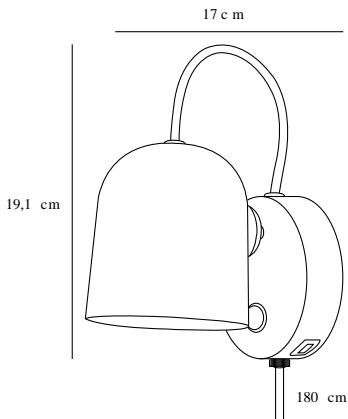

ANGLE GU10 | WALL LIGHT | GREY

2120601010

Voltage (V): 230 Volt
IP degree: IP20
Maximum bulb wattage (W): 25W
Class (Class 1, Class 2, Class 3):
Class 2 (Double isolated)
Bulb base: GU10
Switch placement: On the fixture

Primary material: Metal
Secondary material: Plastic
Color of the cable: Grey
Length of the cable (cm): 180
Surface material of the cable:
Textile
Is the cable replaceable: True
Color: Grey

Height (cm): 19.1
Width (cm): 11
Shade Diameter (cm): 10.5
Shade Height (cm): 11.5
Outdoor base dimension (cm): 11
Length (cm): 17
Tilt Angle (°): 170
Turning Angle (°): 350

EAN: 5704924004148
Item Number: 2120601010
Pcs Per Master Carton: 3

Sales Box Height (cm): 21.5
Sales Box Width (cm): 16
Sales Box Depth (cm): 15
Sales Box Volume m³: 0.0052
Product net weight (kg): 0.588

- Satin soft, matt surface
- Magnet for easy adjustment of the shade
- USB port for charging your phone or other device

Angle wall light by Danish designer Maria Berntsen is a modern and timeless design that fits perfectly as a bedside light or above the bathroom mirror. The lamp is carried out in a playful and interactive design with a magnetically attached shade that can easily be adjusted to fit your needs. Turn, tilt or move the shade for a directional or indirect light. A USB charging port on the side conveniently lets you charge your phone or other device.