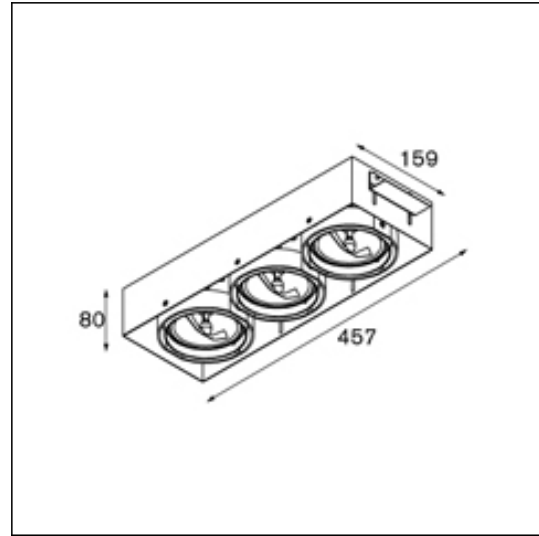

DATA SHEET

Multiple trimless 3Lx AR111

article nr	colour
10360305	complete alu
10360302	black
10360309	complete matt white

lamp
3x QR-LP 111 G53 max. 50W

light output ratio
lor 100 dlor 100 ulor 0

reflector
not applicable

gear / transfo
transfo not incorporated

adjustability
v -50°/+50°

aperture
l 458 w 160 h 110

weight
2.65 kg

voltage
12V

min. distance
0.7 m

IP
not applicable

glow wire test
960 °C