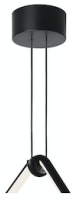

FLOS

■ F0406030 Black

Arrangements Round Small

Designed by Michael Anastassiades, 2018

21W - 1068lm - 2700K

Diffuse light suspended lighting device. Body in extruded, curved NC-machined and black powder-coated aluminium, diffuser in platinum optical silicone. Each component can be connected to the power pack by means of an electrical and mechanical connection system designed for customisable product set-up. Roses available with two powers: lamp with power under 70W and lamp with power under 190W. Class III roses also available for installations with remote power supply: "surface" version for installations on cement, "recessed" version for plasterboard ceilings. The electronics integrated in the rose enables use of dimming systems: push, 1-10, potentiometer, DALI. In the absence of these systems, the light flow can be set with the push system included in the rose. Cable length 2.4m

Accessories & Power Supply

REQUIRED

F0416030

Arrangements Small Rose

REQUIRED

F0415030

Arrangements Big Rose

REQUIRED