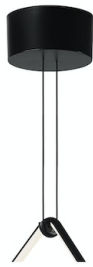

FLOS

■ F0406030 Black

Arrangements Round Small

Designed by Michael Anastassiades, 2018

21W - 1068lm - 2700K

Diffuse light suspended lighting device. Body in extruded, curved NC-machined and black powder-coated aluminium, diffuser in platinum optical silicone. Each component can be connected to the power pack by means of an electrical and mechanical connection system designed for customisable product set-up. Roses available with two powers: lamp with power under 70W and lamp with power under 190W. Class III roses also available for installations with remote power supply: "surface" version for installations on cement, "recessed" version for plasterboard ceilings. The electronics integrated in the rose enables use of dimming systems: push, 1-10, potentiometer, DALI. In the absence of these systems, the light flow can be set with the push system included in the rose. Cable length 2.4m

Accessories & Power Supply

REQUIRED

F0416030

Arrangements Small Rose

REQUIRED

F0415030

Arrangements Big Rose

REQUIRED