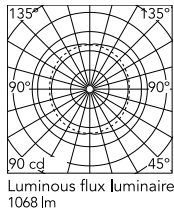

Schematic light drawing

Ecodesign and Energy Labelling

This product contains a light source of energy efficiency class F

Replaceable (LED only)
light source by a
professional

Photometric

Lighting type	Indirect, Direct
Light distribution	Symmetric
CCT (K)	2700

Electrical

Insulation class	III
Frequency (Hz)	50/60
Main voltage (Vac)	48
LED voltage Vf (Vdc)	null
Driver	Remote
Dimmable	Yes
Dimming type	Electronic 48V
Dimming interface	Remote Dimmable (Dimmer Not Included)
Batteries inside	No