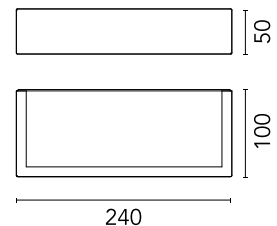

FLOS

F015E41B001 White

Mile Wall 2 Washer Up Dimmable 1-10V NEW

Designed by Antonio Citterio

LED - Power LED - 6.4W - 489lm - 4000K - CRI> 80

LED light source included. Integrated 220-240V ON/OFF and 1-10V or DALI dimmable electrical power. Equipped with double cable gland for electrical connection.

Are you a professional and your project needs consulting and support?

[BOOK AN APPOINTMENT](#)

Main specifications

Mounting	Wall
Environments	Outdoor wet location
LED type	Power LED
Lamp category	LED
Number of heads	1
Power (W)	6.4
System flux (lm)	489

Physical

Colour	White
Orientation	Fixed
Net weight (kg)	0.8
IP internal	65

Download

[Mounting instructions](#)  ZIP

Photometric Files

[LDT / IES](#)  ZIP

Technical Drawings

[2D](#)  ZIP