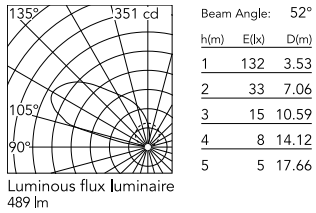

Schematic light drawing

Photometric

Lighting type	Indirect
Light distribution	Asymmetric
CCT (K)	4000
CRI>	80

Electrical

Insulation class	I
Frequency (Hz)	50-60
Main voltage (Vac)	220-240
Driver	Integrated
Dimmable	Yes
Dimming type	Dimmable 1-10V
Emergency type	No

Ecodesign and Energy Labelling

This product contains a light source of energy efficiency class D

Replaceable (LED only) light source by a professional

Replaceable control gear by a professional