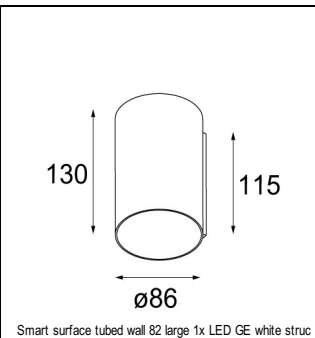

SMART-TUBED-WALL

12846409	SMART SURFACE TUBED WALL 82 LARGE 1X LED GE WHITE STRUC
12846432	SMART SURFACE TUBED WALL 82 LARGE 1X LED GE BLACK STRUC
12846609	SMART SURFACE TUBED WALL 82 SMALL 1X LED GE WHITE STRUC
12846632	SMART SURFACE TUBED WALL 82 SMALL 1X LED GE BLACK STRUC
12846009	SMART SURFACE TUBED WALL 82 X-LARGE 1X LED GE WHITE STRUC
12846032	SMART SURFACE TUBED WALL 82 X-LARGE 1X LED GE BLACK STRUC
12846709	SMART SURFACE TUBED WALL 82 X-LARGE 2X LED GE WHITE STRUC
12846732	SMART SURFACE TUBED WALL 82 X-LARGE 2X LED GE BLACK STRUC

SURFACE-TUBED

12845009	SMART SURFACE TUBED 82 LARGE LED GE WHITE STRUC
12845032	SMART SURFACE TUBED 82 LARGE LED GE BLACK STRUC
12845024	SMART SURFACE TUBED 82 LARGE LED GE BRUSHED ALU
12843309	SMART SURFACE TUBED 82 XL LED GE WHITE STRUC
12843332	SMART SURFACE TUBED 82 XL LED GE BLACK STRUC
12842809	SMART SURFACE TUBED SUSPENSION 82 LARGE LED GE WHITE STRUC
12842832	SMART SURFACE TUBED SUSPENSION 82 LARGE LED GE BLACK STRUC
12842909	SMART SURFACE TUBED SUSPENSION 82 XL LED GE WHITE STRUC
12842932	SMART SURFACE TUBED SUSPENSION 82 XL LED GE BLACK STRUC

SURFACE-BOX

12516132	SMART SURFACE BOX 82 2X LED GE BLACK STRUC
12516109	SMART SURFACE BOX 82 2X LED GE WHITE STRUC
12516009	SMART SURFACE BOX 82 1X LED GE WHITE STRUC
12516032	SMART SURFACE BOX 82 1X LED GE BLACK STRUC

HUE-BRIDGE

70000616	HUE BRIDGE EU
70000617	HUE BRIDGE UK

HUE-DEVICE

70000152	HUE DIMMER SWITCH
70000615	HUE TAP SWITCH

ACCESSORIES

HUE-DEVICE

70008054	HUE SENSOR

HUE-BULB

70000621	HUE TUNABLE WHITE GU10 BULB 5.5W