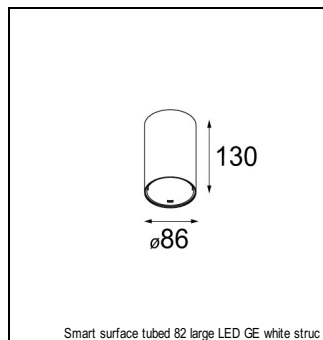

SMART-TUBED-WALL

12846409	SMART SURFACE TUBED WALL 82 LARGE 1X LED GE WHITE STRUC
12846432	SMART SURFACE TUBED WALL 82 LARGE 1X LED GE BLACK STRUC
12846609	SMART SURFACE TUBED WALL 82 SMALL 1X LED GE WHITE STRUC
12846632	SMART SURFACE TUBED WALL 82 SMALL 1X LED GE BLACK STRUC
12846009	SMART SURFACE TUBED WALL 82 X-LARGE 1X LED GE WHITE STRUC
12846032	SMART SURFACE TUBED WALL 82 X-LARGE 1X LED GE BLACK STRUC
12846709	SMART SURFACE TUBED WALL 82 X-LARGE 2X LED GE WHITE STRUC
12846732	SMART SURFACE TUBED WALL 82 X-LARGE 2X LED GE BLACK STRUC

SURFACE-TUBED

12845009	SMART SURFACE TUBED 82 LARGE LED GE WHITE STRUC
12845032	SMART SURFACE TUBED 82 LARGE LED GE BLACK STRUC
12845024	SMART SURFACE TUBED 82 LARGE LED GE BRUSHED ALU
12843309	SMART SURFACE TUBED 82 XL LED GE WHITE STRUC
12843332	SMART SURFACE TUBED 82 XL LED GE BLACK STRUC
12842809	SMART SURFACE TUBED SUSPENSION 82 LARGE LED GE WHITE STRUC
12842832	SMART SURFACE TUBED SUSPENSION 82 LARGE LED GE BLACK STRUC
12842909	SMART SURFACE TUBED SUSPENSION 82 XL LED GE WHITE STRUC
12842932	SMART SURFACE TUBED SUSPENSION 82 XL LED GE BLACK STRUC

SURFACE-BOX

12516132	SMART SURFACE BOX 82 2X LED GE BLACK STRUC
12516109	SMART SURFACE BOX 82 2X LED GE WHITE STRUC
12516009	SMART SURFACE BOX 82 1X LED GE WHITE STRUC
12516032	SMART SURFACE BOX 82 1X LED GE BLACK STRUC

HUE-BRIDGE

70000616	HUE BRIDGE EU
70000617	HUE BRIDGE UK

HUE-DEVICE

70000152	HUE DIMMER SWITCH
70000615	HUE TAP SWITCH

ACCESSORIES

HUE-DEVICE

70008054	HUE SENSOR

HUE-BULB

70000621	HUE TUNABLE WHITE GU10 BULB 5.5W