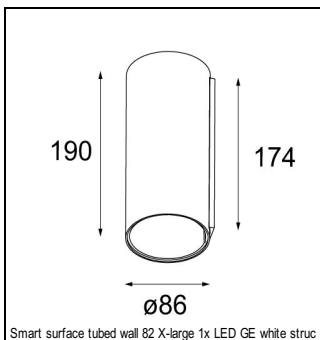

SMART-TUBED-WALL

12846409	SMART SURFACE TUBED WALL 82 LARGE 1X LED GE WHITE STRUC
12846432	SMART SURFACE TUBED WALL 82 LARGE 1X LED GE BLACK STRUC
12846609	SMART SURFACE TUBED WALL 82 SMALL 1X LED GE WHITE STRUC
12846632	SMART SURFACE TUBED WALL 82 SMALL 1X LED GE BLACK STRUC
12846009	SMART SURFACE TUBED WALL 82 X-LARGE 1X LED GE WHITE STRUC
12846032	SMART SURFACE TUBED WALL 82 X-LARGE 1X LED GE BLACK STRUC
12846709	SMART SURFACE TUBED WALL 82 X-LARGE 2X LED GE WHITE STRUC
12846732	SMART SURFACE TUBED WALL 82 X-LARGE 2X LED GE BLACK STRUC

SURFACE-TUBED

12845009	SMART SURFACE TUBED 82 LARGE LED GE WHITE STRUC
12845032	SMART SURFACE TUBED 82 LARGE LED GE BLACK STRUC
12845024	SMART SURFACE TUBED 82 LARGE LED GE BRUSHED ALU
12843309	SMART SURFACE TUBED 82 XL LED GE WHITE STRUC
12843332	SMART SURFACE TUBED 82 XL LED GE BLACK STRUC
12842809	SMART SURFACE TUBED SUSPENSION 82 LARGE LED GE WHITE STRUC
12842832	SMART SURFACE TUBED SUSPENSION 82 LARGE LED GE BLACK STRUC
12842909	SMART SURFACE TUBED SUSPENSION 82 XL LED GE WHITE STRUC
12842932	SMART SURFACE TUBED SUSPENSION 82 XL LED GE BLACK STRUC

SURFACE-BOX

12516132	SMART SURFACE BOX 82 2X LED GE BLACK STRUC
12516109	SMART SURFACE BOX 82 2X LED GE WHITE STRUC
12516009	SMART SURFACE BOX 82 1X LED GE WHITE STRUC
12516032	SMART SURFACE BOX 82 1X LED GE BLACK STRUC

HUE-BRIDGE

70000616	HUE BRIDGE EU
70000617	HUE BRIDGE UK

HUE-DEVICE

70000152	HUE DIMMER SWITCH
70000615	HUE TAP SWITCH

ACCESSORIES

HUE-DEVICE

70008054	HUE SENSOR

HUE-BULB

70000621	HUE TUNABLE WHITE GU10 BULB 5.5W