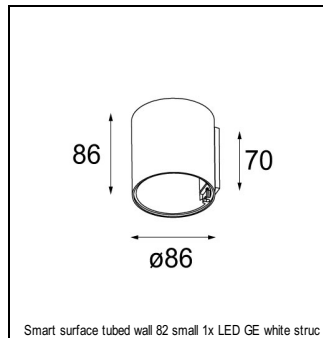

SMART-TUBED-WALL

12846409	SMART SURFACE TUBED WALL 82 LARGE 1X LED GE WHITE STRUC
12846432	SMART SURFACE TUBED WALL 82 LARGE 1X LED GE BLACK STRUC
12846609	SMART SURFACE TUBED WALL 82 SMALL 1X LED GE WHITE STRUC
12846632	SMART SURFACE TUBED WALL 82 SMALL 1X LED GE BLACK STRUC
12846009	SMART SURFACE TUBED WALL 82 X-LARGE 1X LED GE WHITE STRUC
12846032	SMART SURFACE TUBED WALL 82 X-LARGE 1X LED GE BLACK STRUC
12846709	SMART SURFACE TUBED WALL 82 X-LARGE 2X LED GE WHITE STRUC
12846732	SMART SURFACE TUBED WALL 82 X-LARGE 2X LED GE BLACK STRUC

SURFACE-TUBED

12845009	SMART SURFACE TUBED 82 LARGE LED GE WHITE STRUC
12845032	SMART SURFACE TUBED 82 LARGE LED GE BLACK STRUC
12845024	SMART SURFACE TUBED 82 LARGE LED GE BRUSHED ALU
12843309	SMART SURFACE TUBED 82 XL LED GE WHITE STRUC
12843332	SMART SURFACE TUBED 82 XL LED GE BLACK STRUC
12842809	SMART SURFACE TUBED SUSPENSION 82 LARGE LED GE WHITE STRUC
12842832	SMART SURFACE TUBED SUSPENSION 82 LARGE LED GE BLACK STRUC
12842909	SMART SURFACE TUBED SUSPENSION 82 XL LED GE WHITE STRUC
12842932	SMART SURFACE TUBED SUSPENSION 82 XL LED GE BLACK STRUC

SURFACE-BOX

12516132	SMART SURFACE BOX 82 2X LED GE BLACK STRUC
12516109	SMART SURFACE BOX 82 2X LED GE WHITE STRUC
12516009	SMART SURFACE BOX 82 1X LED GE WHITE STRUC
12516032	SMART SURFACE BOX 82 1X LED GE BLACK STRUC

HUE-BRIDGE

70000616	HUE BRIDGE EU
70000617	HUE BRIDGE UK

HUE-DEVICE

70000152	HUE DIMMER SWITCH
70000615	HUE TAP SWITCH

ACCESSORIES

HUE-DEVICE

70008054	HUE SENSOR

HUE-BULB

70000621	HUE TUNABLE WHITE GU10 BULB 5.5W