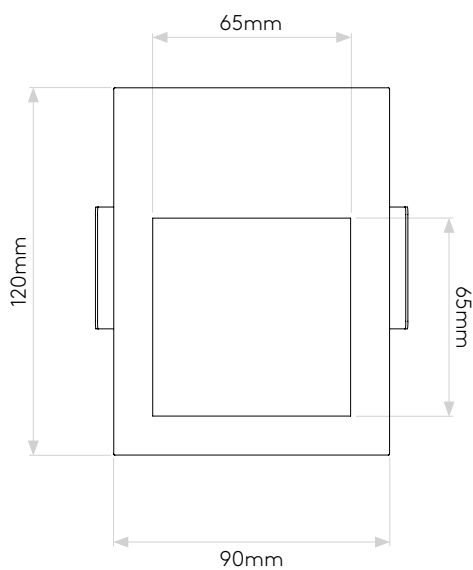

GENERAL

CLASS:	CE (Class 3)
IP RATING:	IP20
BATHROOM ZONE:	Zone 3
VOLTAGE:	Constant Current 700mA
INSTALLATION ORIENTATION:	Wall mount - vertical
MAIN MATERIAL:	Metal - Mild steel
DIMENSIONS:	H: 120mm W: 90mm D: 45mm
CUT OUT HOLE:	L: 102mm W: 84mm
RECESS DEPTH:	42mm
FIRE RATING:	Not applicable
CABLE LENGTH:	1000mm
GROSS WEIGHT:	0.50Kg

LAMP

LIGHT SOURCE:	HIGH POWER LED
MAXIMUM WATTAGE:	2W
LAMP INCLUDED:	Yes (Integral)
MAXIMUM LAMP LENGTH:	Not applicable
LUMINOUS FLUX:	68lm
COLOUR TEMP:	2700K
CRI:	90
R9:	3.9
MACADAM ELLIPSE:	3-Step
TILT ADJUSTABLE ANGLE:	Not applicable
ROTATION ADJUSTABLE ANGLE:	Not applicable
AVERAGE LIFESPAN:	60,000hrs
L70:	>60,000hrs
BEAM ANGLE:	Not applicable

Please note that some dimensions may vary slightly due to manufacturing tolerances, this includes cable entry and fixing holes

Veuillez noter que certaines dimensions peuvent varier légèrement en raison des tolérances de fabrication, y compris l'entrée de câble et les trous de fixation.