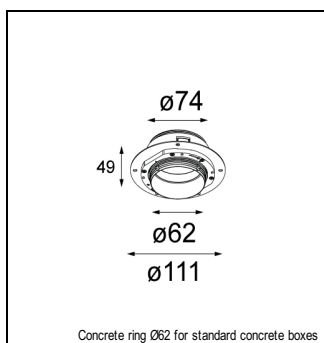

TETRIX PINHOLE 62 IP55 LED GE

ACCESSORIES

HUE-DEVICE

70000154	NIKO PURE SWITCH FOR HUE - WHITE STEEL
70008054	HUE SENSOR
70000152	HUE DIMMER SWITCH
70000155	NIKO PURE SWITCH FOR HUE - BLACK STEEL

HUE-BRIDGE

70000617	HUE BRIDGE UK
70000616	HUE BRIDGE EU

HUE-MODULE

13190130	HUE DIM CIRCUIT MODULE 150-300W 0/1-10V

CASAMBI

13470109	CASAMBI SWITCH WHITE
13470101	CASAMBI DIM MODULE TRE DIM
13470102	CASAMBI DIM MODULE DALI
13470100	CASAMBI DIM MODULE 1-10V

GYPKIT

13515630	CONCRETE RING Ø62 FOR STANDARD CONCRETE BOXES
13515530	CONCRETE KIT 150X150 - Ø62
12293330	GYPKIT TRIMLESS 300X150 - 2X Ø62
12293230	GYPKIT TRIMLESS 150X150 - Ø62

DRIVER-LED

13470130	CASAMBI LED GEAR 350-1050MA 25-60W
13470030	CASAMBI LED GEAR 300-1050MA 16-38W