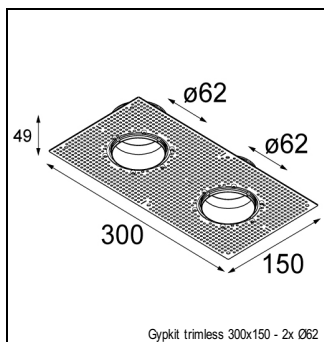

TETRIX PINHOLE 62 IP55 LED GE

ACCESSORIES

HUE-DEVICE

70000154	NIKO PURE SWITCH FOR HUE - WHITE STEEL
70008054	HUE SENSOR
70000152	HUE DIMMER SWITCH
70000155	NIKO PURE SWITCH FOR HUE - BLACK STEEL

HUE-BRIDGE

70000617	HUE BRIDGE UK
70000616	HUE BRIDGE EU

HUE-MODULE

13190130	HUE DIM CIRCUIT MODULE 150-300W 0/1-10V

CASAMBI

13470109	CASAMBI SWITCH WHITE
13470101	CASAMBI DIM MODULE TRE DIM
13470102	CASAMBI DIM MODULE DALI
13470100	CASAMBI DIM MODULE 1-10V

GYPKIT

13515630	CONCRETE RING Ø62 FOR STANDARD CONCRETE BOXES
13515530	CONCRETE KIT 150X150 - Ø62
12293330	GYPKIT TRIMLESS 300X150 - 2X Ø62
12293230	GYPKIT TRIMLESS 150X150 - Ø62

DRIVER-LED

13470130	CASAMBI LED GEAR 350-1050MA 25-60W
13470030	CASAMBI LED GEAR 300-1050MA 16-38W