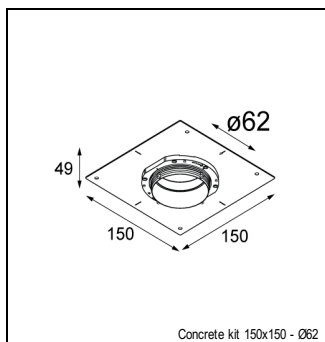

Art. Nr. 13516483

SPECIFICATIONS

Lamp	1x LED Array	
Gear / Transfo	LED gear not incl.	
Weight	0.15kg	
Min. distance	0.1 m	
IP	IP55	
Glow wire test	650°	
Lifetime	L80 B20 @ 50.000 hrs	
CRI	90	
CIE flux code	99/99/100/100/70	
Power supply	350mA	500mA
	14.2	14.4
Connected load	5W	7.2W
Luminaire power	7.2W	
Lumen	393lm	527lm
Efficacy	79lm/W	73lm/W
UGR	15.3	16.3
Adjustability	Not Applicable	

GYPKIT

13515630	CONCRETE RING Ø62 FOR STANDARD CONCRETE BOXES
13515530	CONCRETE KIT 150X150 - Ø62
12293330	GYPKIT TRIMLESS 300X150 - 2X Ø62
12293230	GYPKIT TRIMLESS 150X150 - Ø62

DRIVER-LED

13470130	CASAMBI LED GEAR 350-1050MA 25-60W
13470030	CASAMBI LED GEAR 300-1050MA 16-38W