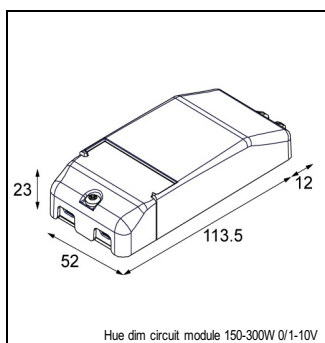

TETRIX PINHOLE 62 IP55 LED GE

ACCESSORIES

HUE-DEVICE

70000154	NIKO PURE SWITCH FOR HUE - WHITE STEEL
70008054	HUE SENSOR
70000152	HUE DIMMER SWITCH
70000155	NIKO PURE SWITCH FOR HUE - BLACK STEEL

HUE-BRIDGE

70000617	HUE BRIDGE UK
70000616	HUE BRIDGE EU

HUE-MODULE

13190130	HUE DIM CIRCUIT MODULE 150-300W 0/1-10V

CASAMBI

13470109	CASAMBI SWITCH WHITE
13470101	CASAMBI DIM MODULE TRE DIM
13470102	CASAMBI DIM MODULE DALI
13470100	CASAMBI DIM MODULE 1-10V

GYPKIT

13515630	CONCRETE RING Ø62 FOR STANDARD CONCRETE BOXES
13515530	CONCRETE KIT 150X150 - Ø62
12293330	GYPKIT TRIMLESS 300X150 - 2X Ø62
12293230	GYPKIT TRIMLESS 150X150 - Ø62

DRIVER-LED

13470130	CASAMBI LED GEAR 350-1050MA 25-60W
13470030	CASAMBI LED GEAR 300-1050MA 16-38W