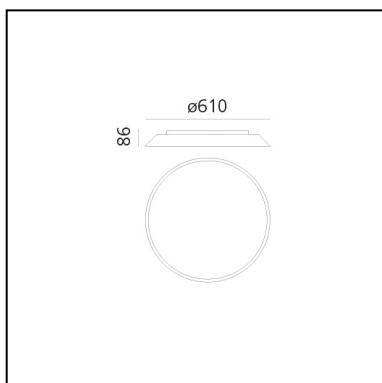

LUMINAIRE

- Watt: **30W**
- Voltage: **220-240V**
- Delivered lumen output: **2182lm**
- CCT: **2700K**
- Efficiency: **85%**
- Efficacy: **72.73lm/W**
- CRI: **90**
- Dimmable Typology: **Push**

DESCRIPTION

Febe boasts an understated shape despite being superior in performance, giving the light it emits the utmost importance, while almost disappearing from view in its surroundings owing to its simplicity and minimal thickness.

FEATURES

- Product Code: **0241W00A**
- Colour: **White**
- Installation: **WallCeiling**
- Material: **Methacrylare, polycarbonate**
- Series: **Design Collection**
- Environment: **Indoor**
- Emission: **Direct**
- design by: **Ernesto Gismondi**

DIMENSIONS

- Width: **86 mm**
- Diameter: **610 mm**
- Glow Wire Test: **750°**

SOURCES INCLUDED

- Category: **Led**
- Number: **4**
- Watt: **6.20W**
- Delivered lumen output: **630lm**
- Color temperature (K): **2700K**
- CRI: **90**
- Color Tolerance: **MacAdam 3SDCM**
- Efficacy: **102lm/W**
- Service Life: **50000-L70**