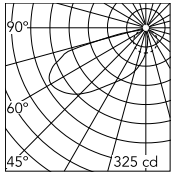

Physical

Colour	Forest Green
Orientation	Fixed
Net weight (kg)	0.8
IP internal	65

Download

[Mounting instructions](#) ZIP

Photometric Files

[LDT / IES](#) ZIP

Technical Drawings

[2D](#) ZIP

[3D](#) ZIP

[Bim](#) ZIP

Schematic light drawing

Beam Angle: 52°

h(m)	E(lx)	D(m)
1	123	3.53
2	31	7.06
3	14	10.59
4	8	14.12
5	5	17.66

Luminous flux Luminaire
453 lm

Photometric

Lighting type	Direct
Light distribution	Asymmetric
CCT (K)	2700
CRI>	80