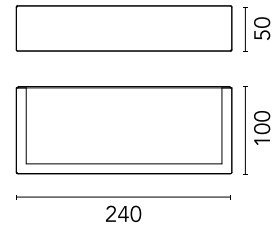

FLOS

F015E22B012 Forest Green

Mile Wall 2 Washer Down Dimmable 1-10V NEW

Designed by Antonio Citterio

LED - Power LED - 6.4W - 453lm - 2700K - CRI> 80

LED light source included. Integrated 220-240V ON/OFF and 1-10V or DALI dimmable electrical power. Equipped with double cable gland for electrical connection.

Are you a professional and your project needs consulting and support?

[BOOK AN APPOINTMENT](#)

Main specifications

Mounting	Wall
Environments	Outdoor wet location
LED type	Power LED
Lamp category	LED
Number of heads	1
Power (W)	6.4
System flux (lm)	453

Physical

Colour	Forest Green
Orientation	Fixed
Net weight (kg)	0.8
IP internal	65

Download

[Mounting instructions](#) ZIP

Photometric Files

[LDT / IES](#) ZIP

Technical Drawings

[2D](#) ZIP

[3D](#) ZIP

[Bim](#) ZIP

Schematic light drawing

Beam Angle: 52°

h(m)	E(lx)	D(m)
1	123	3.53
2	31	7.06
3	14	10.59
4	8	14.12
5	5	17.66

Luminous flux Luminaire
453 lm

Photometric

Lighting type	Direct
Light distribution	Asymmetric
CCT (K)	2700
CRI>	80