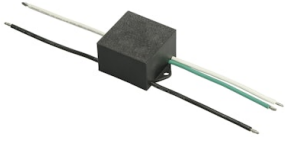

FLOS

F015E22B012 Forest Green

Mile Wall 2 Washer Down Dimmable 1-10V NEW

Designed by Antonio Citterio

LED - Power LED - 6.4W - 453lm - 2700K - CRI> 80

LED light source included. Integrated 220-240V ON/OFF and 1-10V or DALI dimmable electrical power. Equipped with double cable gland for electrical connection.

Are you a professional and your project needs consulting and support?

[BOOK AN APPOINTMENT](#)

Main specifications

Mounting	Wall
Environments	Outdoor wet location
LED type	Power LED
Lamp category	LED
Number of heads	1
Power (W)	6.4
System flux (lm)	453

[3D](#) ZIP

[Bim](#) ZIP

Schematic light drawing

Beam Angle: 52°

h(m)	E(lx)	D(m)
1	123	3.53
2	31	7.06
3	14	10.59
4	8	14.12
5	5	17.66

Luminous flux Luminaire
453 lm

Photometric

Lighting type	Direct
Light distribution	Asymmetric
CCT (K)	2700
CRI>	80

Replaceable (LED only) light source by a professional

Replaceable control gear by a professional

Accessories & Power Supply

OPTIONAL
Accessory

F990E00A000

S.P.D. (SURGE PROTECTION
DEVICE)