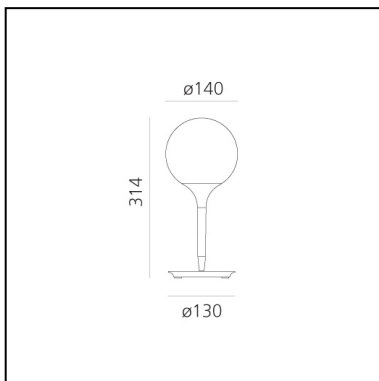

LUMINAIRE

- Watt: **5W**
- Voltage: **220V-240V**
- Delivered lumen output: **402lm**
- Efficiency: **86%**
- Efficacy: **80.46lm/W**
- CRI: **80**

DESCRIPTION

The spherical diffuser design is enhanced by a removable-fitting and tapering luminous stem, that makes the transition from the strong diffuser light to the blind lamp structure area gentle. Base in zamak, stem in thermoplastic resin, blown glass diffuser.

FEATURES

- Product Code: **1044110A**
- Colour: **White**
- Installation: **Table**
- Material: **Zamak, polycarbonate, blown glass**
- Series: **Design Collection**
- Environment: **Indoor**
- Area contract: **Hospitality, Retail, Residential**
- Emission: **Diffused**
- design by: **Michele De Lucchi, Huub Ubbens**

DIMENSIONS

- Height: **314 mm**
- Diameter: **140 mm**
- Base Diameter: **122 mm**
- Glow Wire Test: **850°**

SOURCES NOT INCLUDED

- Category: **LED RETROFIT**
- Number: **1**
- Socket: **E14**