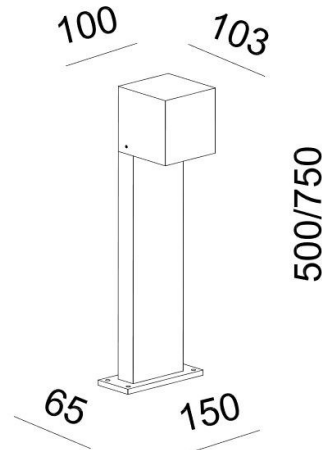

### Algemene Informatie

**Ref: 30047-02-WW**

Zenith 750, floor lamp, LED 6.1W 3000K (warm white) 703lm CRI90 350mA, black. Power supply (dimmable) included. LED light source included. Size: 100x100x750mm.

### Technische Gegevens

Aantal Lampen	1
Lampsocket	LED
	350mA
LightColor	warm white
ProductKelvin	3000K
ProductKelvin2	3000K
ProductLumen	703lm
ProductColorRenderingIndex	90
ProductIPCode	IP 65
Toebehoren	inclusief voeding
ProductProductLength	100mm
ProductProductWidth	100mm
ProductProductHeight	750mm