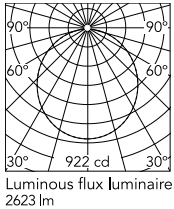

Schematic light drawing

Photometric

Lighting type	Direct
Light distribution	Roto symmetric
CCT (K)	2700
CRI>	95

Electrical

Insulation class	I
Frequency (Hz)	50/60
Main voltage (Vac)	200-240
Driver	Integrated
Dimming type	Dimmable Push
Batteries inside	No

Ecodesign and Energy Labelling

This product contains a light source of energy efficiency class F

Replaceable (LED only)
light source by a
professional

Replaceable control
gear by a professional