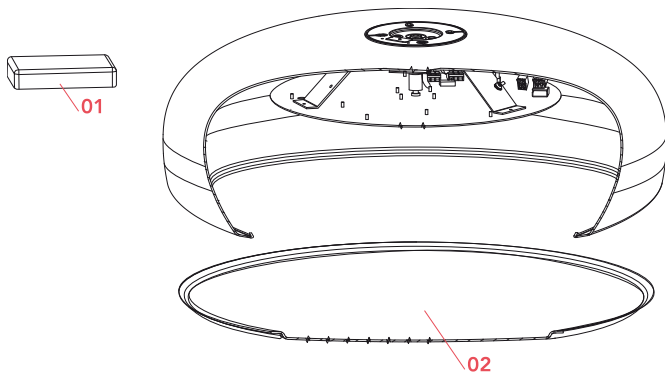

Spare Parts

01. Driver 45W 450-1050mA

RF31980

02. Methacrylate diffuser

RF19022

DOWNLOAD