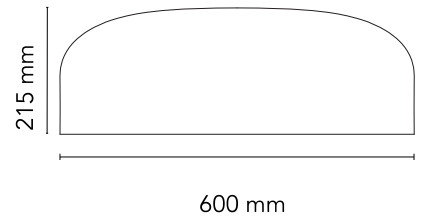

FLOS

F1366021 Mud

Smithfield Ceiling Pro

Designed by Jasper Morrison, 2009

45W - 2791lm - 2700K - CRI> 95

Ceiling-mounted lamp providing direct light. Aluminium body. Available in gloss black, white, matt black, red, green or MUD. Injection-moulded opalescent methacrylate diffuser. Steel wall and ceiling attachment.

Are you a professional and your project needs consulting and support?

[BOOK AN APPOINTMENT](#)