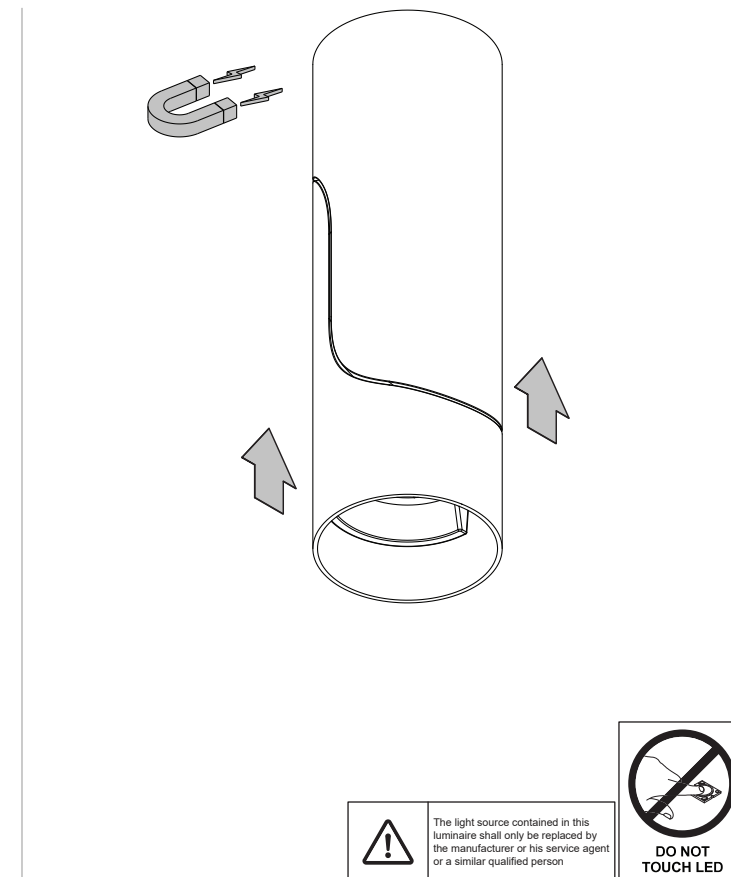

Semih 61 ceiling LED warm dim Tre dim GI

134406XX

(SCREWS NOT INCLUDED)

ONLY TO BE USED WITH OPTICS:

- 10218730 Magnetic reflector Ø57 LED WD Medium Ano Alu
- 10218930 Magnetic reflector Ø57 LED WD Medium Ano Gold
- 10219130 Magnetic reflector Ø57 LED WD Medium Ano Champ
- 10218830 Magnetic reflector Ø57 LED WD Flood Ano Alu
- 10219030 Magnetic reflector Ø57 LED WD Flood Ano Gold
- 10219230 Magnetic reflector Ø57 LED WD Flood Ano Champ