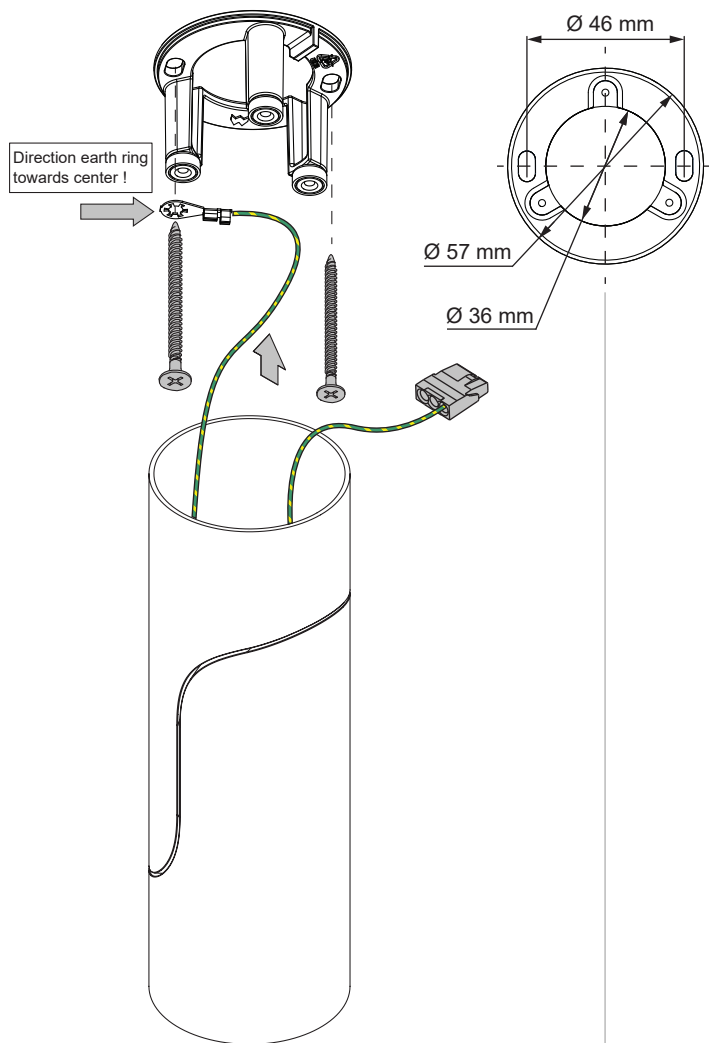

Semih 61 ceiling LED warm dim Tre dim GI

134406XX

(SCREWS NOT INCLUDED)

ONLY TO BE USED WITH OPTICS:

- 10218730 Magnetic reflector Ø57 LED WD Medium Ano Alu
- 10218930 Magnetic reflector Ø57 LED WD Medium Ano Gold
- 10219130 Magnetic reflector Ø57 LED WD Medium Ano Champ
- 10218830 Magnetic reflector Ø57 LED WD Flood Ano Alu
- 10219030 Magnetic reflector Ø57 LED WD Flood Ano Gold
- 10219230 Magnetic reflector Ø57 LED WD Flood Ano Champ