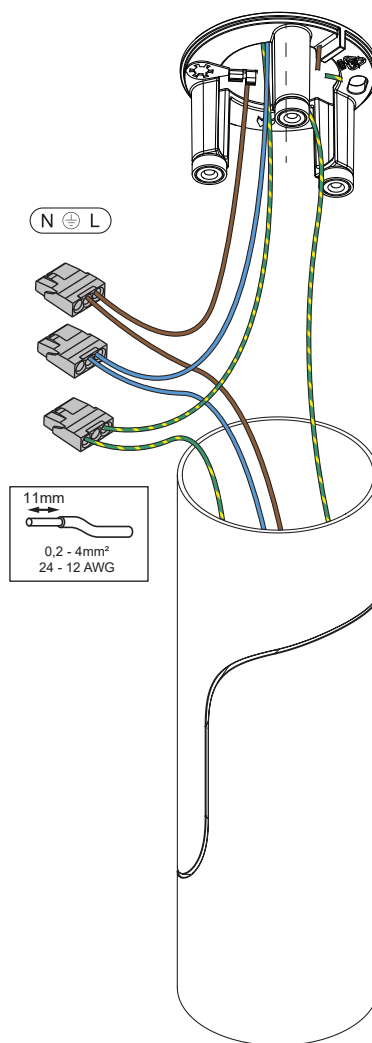

Semih 61 ceiling LED warm dim Tre dim GI

134406XX

(SCREWS NOT INCLUDED)

ONLY TO BE USED WITH OPTICS:

- 10218730 Magnetic reflector Ø57 LED WD Medium Ano Alu
- 10218930 Magnetic reflector Ø57 LED WD Medium Ano Gold
- 10219130 Magnetic reflector Ø57 LED WD Medium Ano Champ
- 10218830 Magnetic reflector Ø57 LED WD Flood Ano Alu
- 10219030 Magnetic reflector Ø57 LED WD Flood Ano Gold
- 10219230 Magnetic reflector Ø57 LED WD Flood Ano Champ