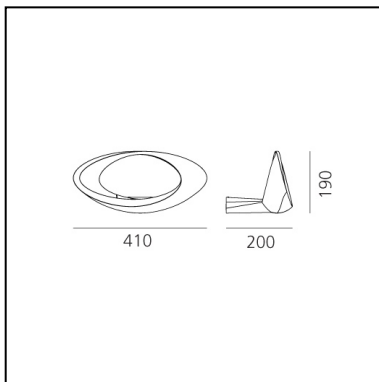

## LUMINAIRE

- Watt: **28W**
- Voltage: **220-240V**
- Delivered lumen output: **2137lm**
- CCT: **3000K**
- Efficiency: **73%**
- Efficacy: **76.32lm/W**
- CRI: **95**
- Dimmable Typology: **Push**

## DESCRIPTION

The indirect light shapes the body lamp, bringing out its winding form and giving it the astonishing appearance of a ring of light. Wall support and body lamp in painted die-cast aluminium.

## FEATURES

- Product Code: **1181010A**
- Colour: **White**
- Installation: **Wall**
- Material: **Aluminium**
- Series: **Design Collection**
- Environment: **Indoor**
- Area contract: **Residential**
- Emission: **Indirect Diffused**
- design by: **Eric Solè**

## DIMENSIONS

- Length: **200 mm**
- Width: **410 mm**
- Height: **190 mm**
- Glow Wire Test: **750°**