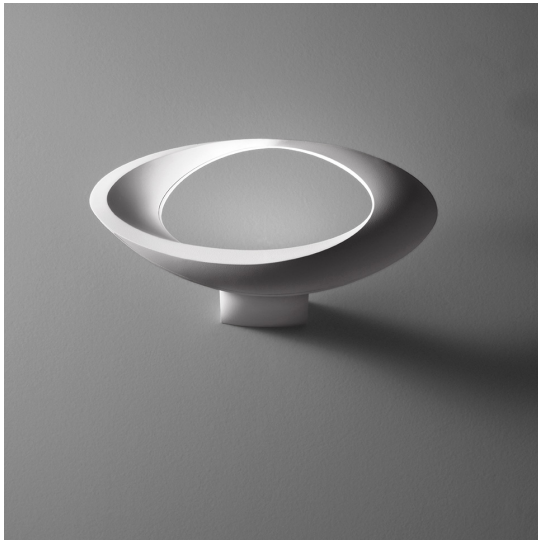

# Cabildo Wall LED 3000K

Eric Solè

IP20      Dimmerable: 

## LUMINAIRE

- Watt: **28W**
- Voltage: **220-240V**
- Delivered lumen output: **2137lm**
- CCT: **3000K**
- Efficiency: **73%**
- Efficacy: **76.32lm/W**
- CRI: **95**
- Dimmable Typology: **Push**

## DESCRIPTION

The indirect light shapes the body lamp, bringing out its winding form and giving it the astonishing appearance of a ring of light. Wall support and body lamp in painted die-cast aluminium.

## FEATURES

- Product Code: **1181010A**
- Colour: **White**
- Installation: **Wall**
- Material: **Aluminium**
- Series: **Design Collection**
- Environment: **Indoor**
- Area contract: **Residential**
- Emission: **Indirect Diffused**
- design by: **Eric Solè**