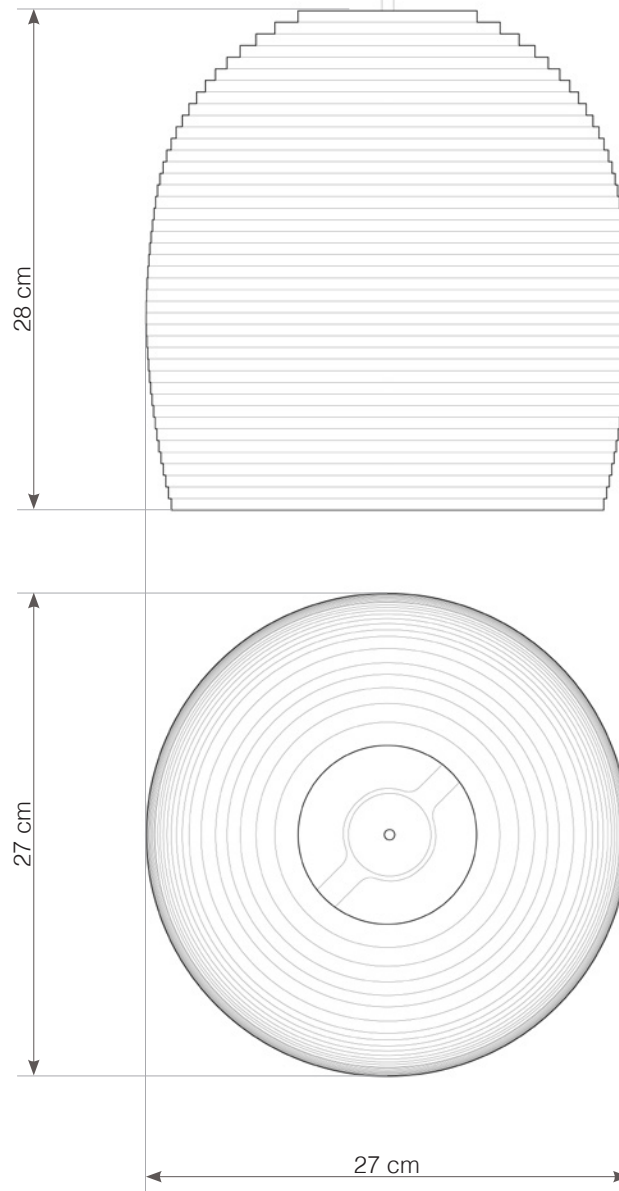

Bell10

1x @0W maximum incandescent
E27 socket | 230V 50Hz | Class II

For use with dimmable incandescent bulbs. Also compatible with CFL bulbs or dimmable LED bulbs of equivalent wattage.

Mounting Installation: Suspended

recycled cardboard

responsibly made in holland

proudly designed in seattle | usa

responsible handmade quality

nontoxic fire retardant treated

compressed air recommended cleaning

use in dry location only

designed to recycle

hardwired cord set + ceiling canopy

INCLUDES A TWO-METER WHITE FABRIC CORD AND A GRAY POWDER COATED STEEL CANOPY. ○●
FIVE-METER CORDS ARE AVAILABLE FOR AN ADDITIONAL CHARGE.

Scraplight shades are non-toxic and are handmade using responsible practices. Because all Scraplights are handmade, dimensions may vary slightly. This luminaire is compatible with bulbs of the energy classes A++, A+, A, B, C, D & E (EU No 874/2012).