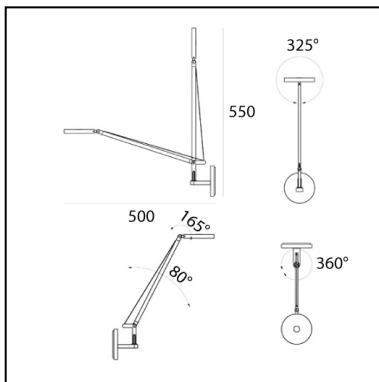

Demetra Micro Wall - 2700K - White

Naoto Fukasawa

IP20   

LUMINAIRE

- Watt: **6W**
- Voltage: **100-240V**
- Delivered lumen output: **241lm**
- CCT: **2700K**
- Efficiency: **49%**
- Efficacy: **40.17lm/W**
- CRI: **90**
- Dimmer Typology: **Microswitch Dimmer**

FEATURES

- Product Code: **1748W20A**
- Colour: **White**
- Installation: **Wall**
- Material: **Aluminium, technopolymer**
- Series: **Design Collection**
- Environment: **Indoor**
- Emission: **Direct and adjustable light**
- design by: **Naoto Fukasawa**

DIMENSIONS

- Length: **80 mm**
- Width: **100 mm**
- Height: **180 mm**
- Diameter: **110 mm**
- Base Diameter: **110 mm**
- Max Extension Height: **550 mm**
- Max Extension Length: **510 mm**
- Glow Wire Test: **750°**