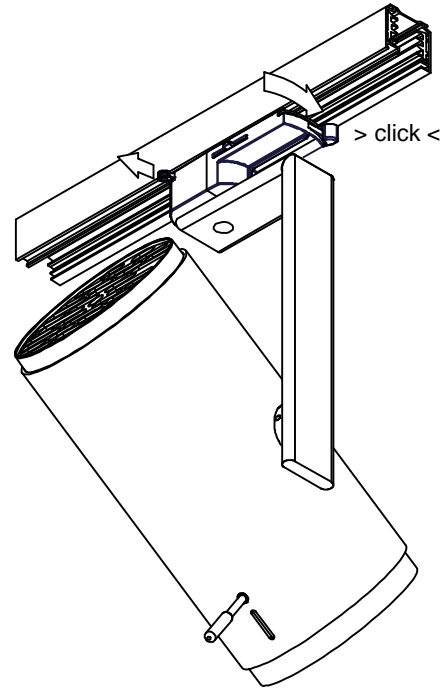

Spektra track LED Dali

132620xx - 132621xx

Choose phase

Lock tilted position (if desired)

Lock beam angle

Adjust beam angle

Only to be used with
Modular Dali track system
and accessoires !!

 The light source contained in this luminaire shall only be replaced by the manufacturer or his service agent or a similar qualified person