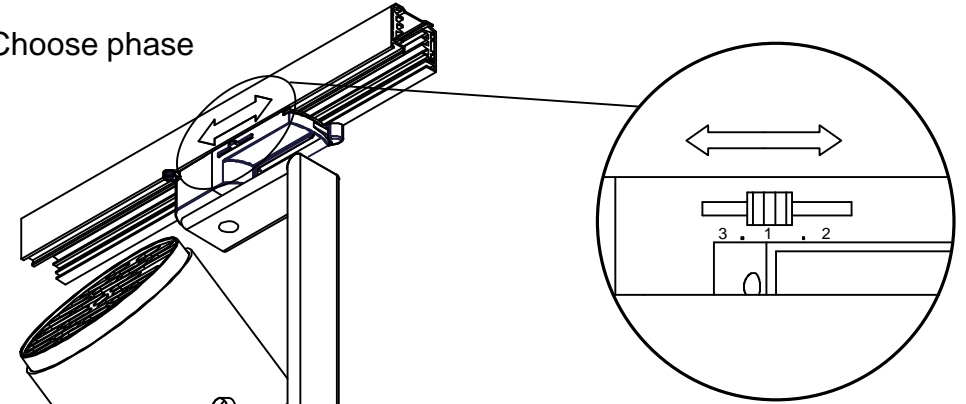

Spektra track LED Dali

132620xx - 132621xx

Choose phase

Lock tilted position (if desired)

Lock beam angle

Adjust beam angle

Only to be used with
Modular Dali track system
and accessoires !!

 The light source contained in this luminaire shall only be replaced by the manufacturer or his service agent or a similar qualified person