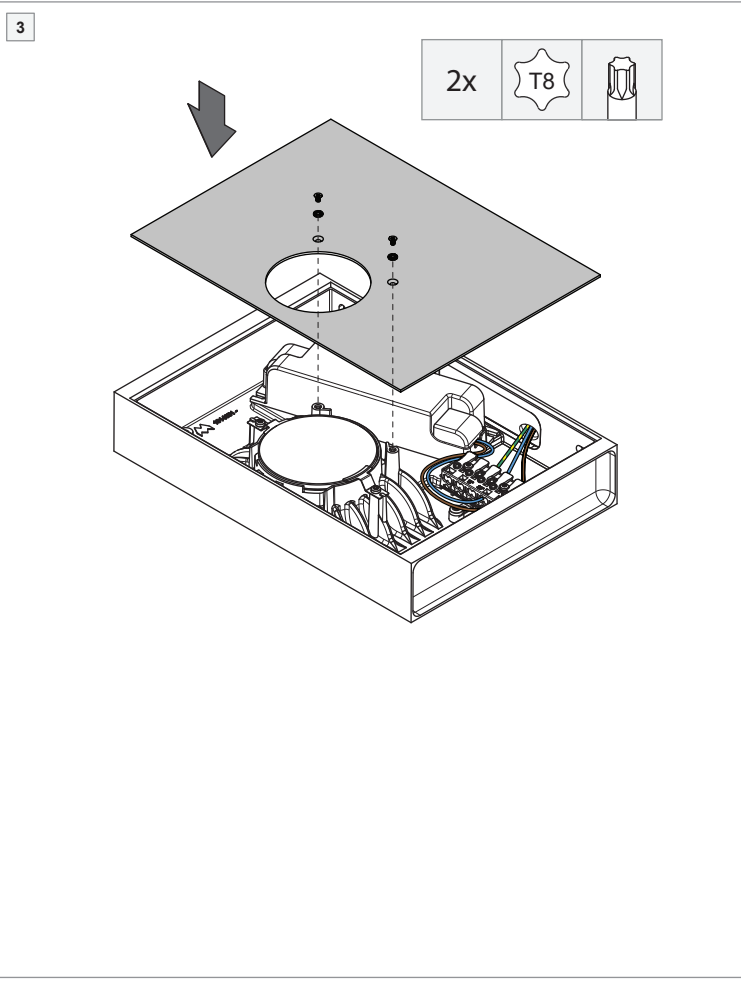

Sulfer Uplight LED Tre Dim GI

132723XX_132724XX_132725XX

LIGHT SOURCE - DO NOT TOUCH LED

Touching the LED can result in permanent damage of the light source. The light source contained in this luminaire shall only be replaced by the manufacturer or his service agent or a similar qualified person.

Replace protective shield when broken. The luminaire shall only be used complete with its protective shield.
Reference number: 1009214.