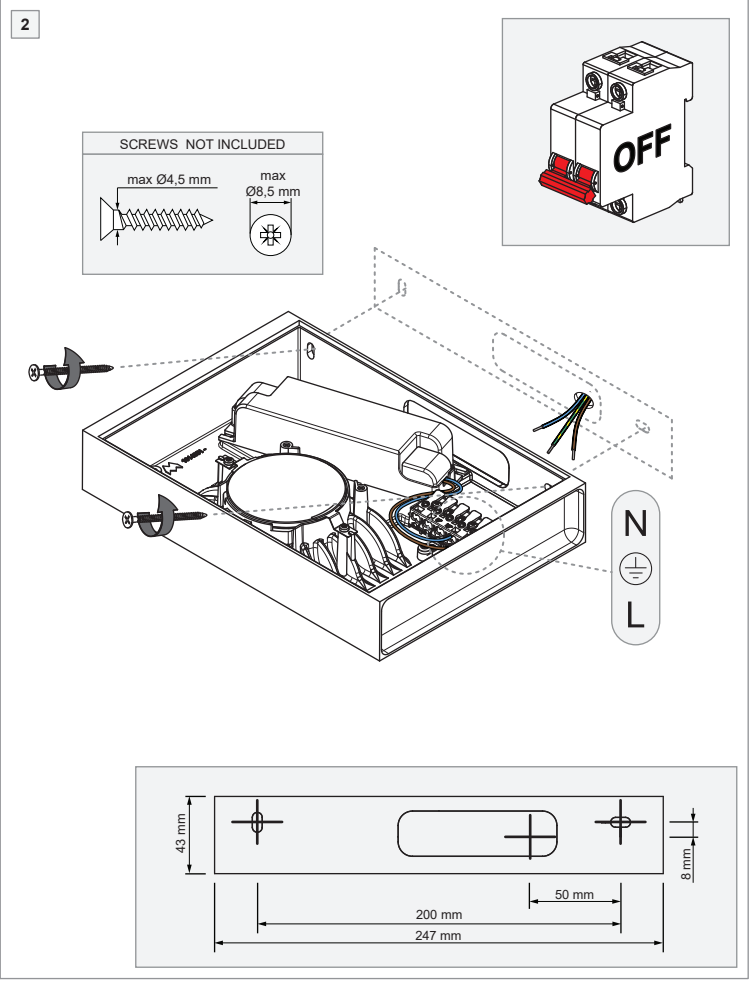

Sulfer Uplight LED Tre Dim GI

132723XX_132724XX_132725XX

LIGHT SOURCE - DO NOT TOUCH LED

Touching the LED can result in permanent damage of the light source. The light source contained in this luminaire shall only be replaced by the manufacturer or his service agent or a similar qualified person.

Replace protective shield when broken. The luminaire shall only be used complete with its protective shield.
Reference number: 1009214.