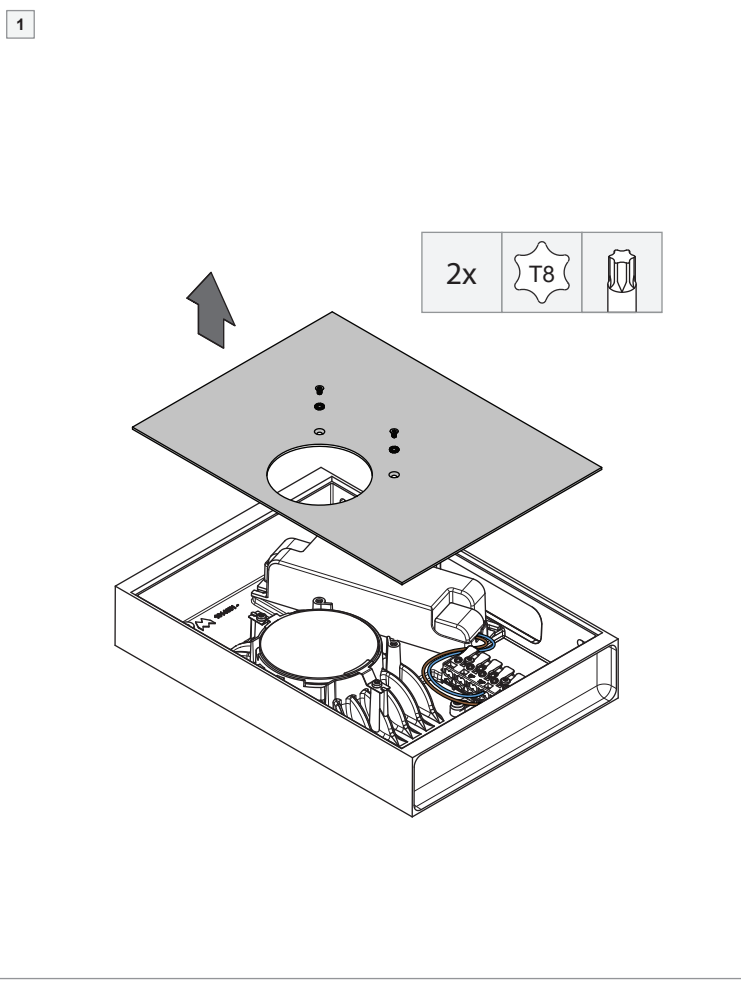

Sulfer Uplight LED Tre Dim GI

132723XX_132724XX_132725XX

LIGHT SOURCE - DO NOT TOUCH LED

Touching the LED can result in permanent damage of the light source. The light source contained in this luminaire shall only be replaced by the manufacturer or his service agent or a similar qualified person.

Replace protective shield when broken. The luminaire shall only be used complete with its protective shield.
Reference number: 1009214.