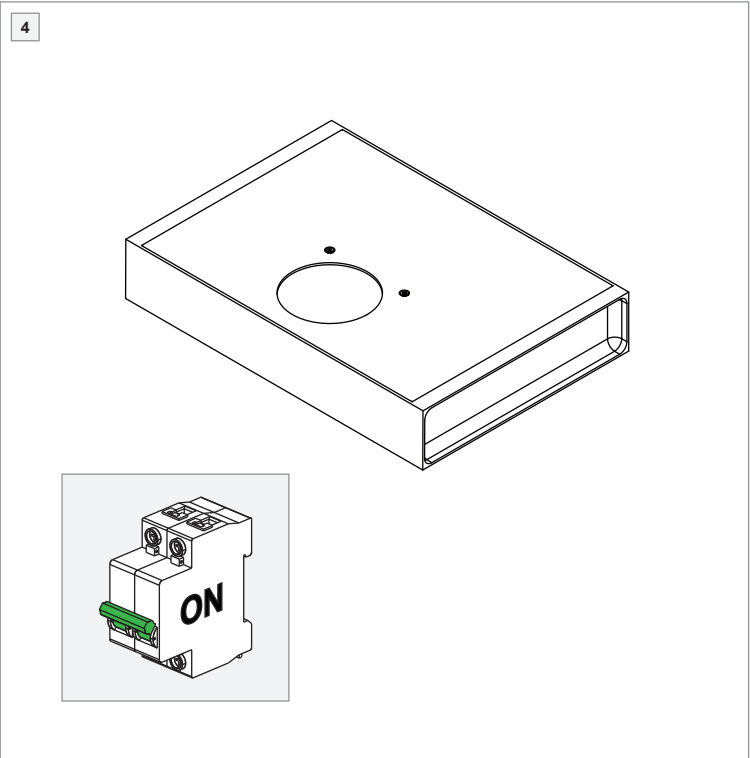

Sulfer Uplight LED Tre Dim GI

132723XX_132724XX_132725XX

LIGHT SOURCE - DO NOT TOUCH LED

Touching the LED can result in permanent damage of the light source. The light source contained in this luminaire shall only be replaced by the manufacturer or his service agent or a similar qualified person.

Replace protective shield when broken. The luminaire shall only be used complete with its protective shield.
Reference number: 1009214.