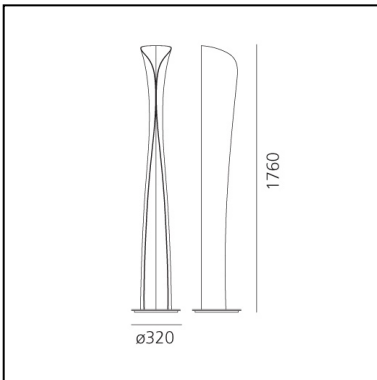

## LUMINAIRE

- Watt: **44W**
- Voltage: **220V-240V**
- Delivered lumen output: **3831lm**
- CCT: **2700K**
- Efficiency: **90%**
- Efficacy: **87.06lm/W**
- CRI: **90**

## DIMENSIONS

- Height: **1740 mm**
- Diameter: **320 mm**

## SOURCES NOT INCLUDED

- Category: **LED RETROFIT**
- Number: **1**
- Watt: **10W**
- Socket: **GU10**
- Color temperature (K): **2700K**