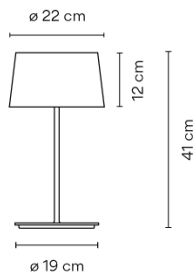

Finish

- 28 Brown M1
NCS S 4020-Y60R
- 25 Beige D1
NCS S 4005-Y50R
- 56 Green D1
NCS S 7010-G30Y
- 10 White
NCS S 0300-N

Dimming On/ Off

Installation type Plug-in

Materials Base: Steel
Vertical tube: Aluminum

Light source 3 x LED G9 230V 3W 2800K MEGAMAN

Remarks Switch on the cable

Packaging 2 Box
0.21 m x 0.48 m x 0.21 m
Gross weight 3.1
Net weight 2.79
Vol. 0.0386

Lighting effect

General Lighting

Lamp for general lighting that equally distributes the light in all directions.