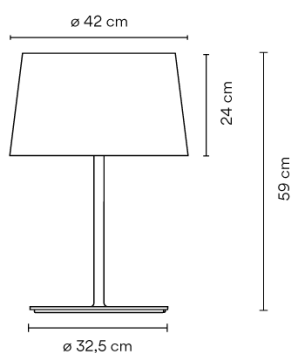

Model Sheet

Finish 10 White
NCS S 0300-N

Dimming On/ Off

Installation type Plug-in

Materials Base: Steel
Vertical tube: Aluminum

Light source 3 x MASTER LEDBULB E27 230V 13W
3 x COMPACT FLUORESCENT E27 230V 20W

Remarks Switch on the cable

Packaging 2 Box
0.42 m x 0.42 m x 0.61 m
Gross weight 6.3
Net weight 5.49
Vol. 0.1791

Lighting effect

General Lighting

Lamp for general lighting that equally distributes the light in all directions.