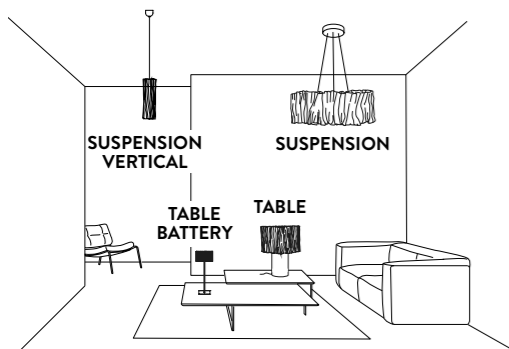

ACCORDÉON design by Marc Sadler

Compendium pages 166 / 170

PRODUCT	DIMENSION	COLOUR	CODE
SUSPENSION LED: 52W - 100-130V - 5.900 Lumen 2700 Kelvin or 3.000 Kelvin Dimmable with: Triac With: Hand modulated diffusor Made of: Lentiflex® / Goldflex® or Steelflex® Weight: net 8,8 - gross 13,2 lb Package: 24,8 x 25,2 x h 13,4 in		☐ WHITE - 2700K	ACRSM00WHT01T0027KUS
		☐ WHITE - 3000K	ACRSM00WHT01T0030KUS
		☐ SILVER - 2700K	ACRSM00SLV01T0027KUS
		☐ SILVER - 3000K	ACRSM00SLV01T0030KUS
		☐ GOLD - 2700K	ACRSM00GLD01T0027KUS
		☐ GOLD - 3000K	ACRSM00GLD01T0030KUS
ADDITIONAL DIMMING SYSTEM DALI, BLUETOOTH, CASAMBI, TRIAC UPON REQUEST			
SUSPENSION VERTICAL Bulbs E12: 1 X 10W LED Filament max Ø 5 cm / 2" Dimmable with: Dimmable bulbs With: Hand molded diffusor Black wrapped electric wire Made of: Lentiflex® / Brushed Goldflex® Weight: net 0,8 - gross 1,2 lb Package: 7,1 x 7,1 x h 13,8 in		☐ PRISMA	ACRSS00PRS01B00000US
		☒ GOLD	ACRSS00GLD01B00000US

CANOPY DETAILS

ACCORDÉON SUSPENSION

Ø 16 cm x h. 3,5 cm (Ø 6-1/4" x h.1-1/2")
6m. cable kit must be ordered with lamp purchase
Kit Cavi da 6m da richiedere tassativamente in fase di ordine

ACCORDÉON SUSPENSION VERTICAL

Ø 5,5 cm x h. 5 cm (Ø 2-1/4" x h. 2")
6m. cable kit must be ordered with lamp purchase
Kit Cavi da 6m da richiedere tassativamente in fase di ordine

Multiple installation kit on request
Kit di installazione multipla su richiesta

ACCORDÉON ENTIRE COLLECTION