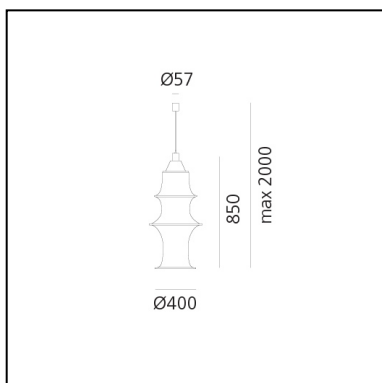

Falkland 85 Suspension - Body Lamp

Bruno Munari

 Dimmerable: 

LUMINAIRE

– Watt: **77W**

Notes

Code related only to electrical part, to be completed with elastic fabric accessory.

DESCRIPTION

DIMENSIONS

- Height: **850 mm**
- Diameter: **400 mm**
- Base Diameter: **57 mm**
- Max Height from ceiling: **2000 mm**

NOT INCLUDED SOURCES

- Category: **HALO**
- Number: **1**
- Watt: **77W**
- Socket: **E27**
- Class: **A**