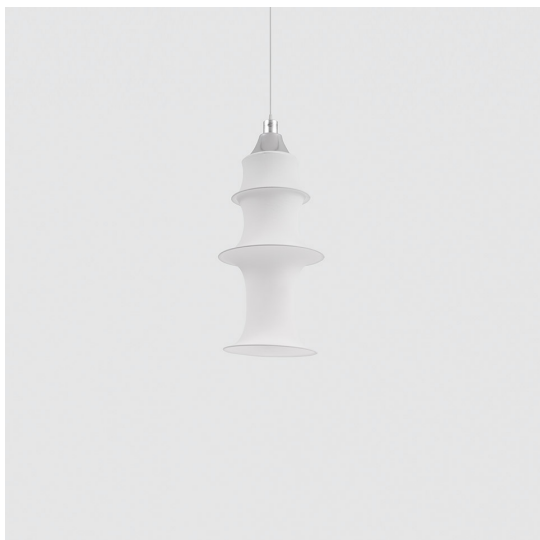

Falkland 85 Suspension - Body Lamp

Bruno Munari

 Dimmerable: 

LUMINAIRE

– Watt: **77W**

Notes

Code related only to electrical part, to be completed with elastic fabric accessory.

DESCRIPTION

Falkland suspension is a lamp with a spontaneous shape that is achieved by the contrasting forces of its components: the tension of a stretched tube of finely woven fabric and the weight of seven different sized metal rings. A single light bulb and aluminium reflector illuminate the curves of the fabric.

FEATURES

- Product Code: **DS2040RIF + DS2040CCRC**
- Colour: **White**
- Installation: **Suspension**
- Material: **Filanca, aluminum**
- Series: **Design Collection, Danese**
- Environment: **Indoor**
- design by: **Bruno Munari**

DIMENSIONS

- Height: **850 mm**
- Diameter: **400 mm**
- Base Diameter: **57 mm**
- Max Height from ceiling: **2000 mm**

NOT INCLUDED SOURCES

- Category: **HALO**
- Number: **1**
- Watt: **77W**
- Socket: **E27**
- Class: **A**