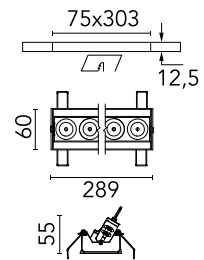

Recessed integrated luminaire with 8 LED lighting spots. Remote power supply included (220-240V).

Are you a professional and your project needs consulting and support?

[BOOK AN APPOINTMENT](#)