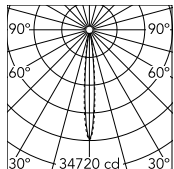

Physical

Colour	White/White
Trim	No
Orientation	Adjustable
Longitudinal tilting (°)	30
Recessed depth (mm)	75
Length (mm)	289
Net weight (kg)	0.50
IP internal	20
IP external	20

Download

[Mounting instructions](#) ZIP

Photometric Files

[LDT / IES](#) ZIP

Technical Drawings

[2D](#) ZIP

[3D](#) ZIP

[Bim](#) ZIP

Schematic light drawing

Beam Angle: 10°

h(m)	E(lx)	D(m)
1	34720	0.17
2	8680	0.35
3	3858	0.52
4	2170	0.70
5	1389	0.87

Luminous flux luminaire
1898 lm (EXTREME CUT OFF)

Photometric

Lighting type	Direct
Light distribution	Symmetric
CCT (K)	3000
CRI>	90
Beam angle C0-180 (°)	10
Beam angle C90-270 (°)	10