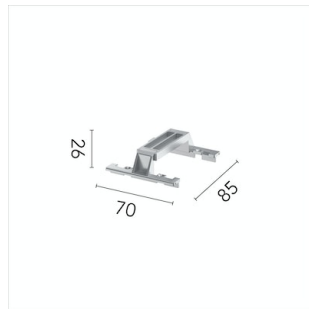

Physical

Colour	White/White
Trim	No
Orientation	Adjustable
Longitudinal tilting (°)	30
Recessed depth (mm)	75
Length (mm)	289
Net weight (kg)	0.50
IP internal	20
IP external	20

Download

[Mounting instructions](#) ZIP

Accessories & Power Supply

REQUIRED
Frame

Installation

08.0517.00

Pre-installation No Trim Frame 8L
Fix Adjustable

OPTIONAL
Accessory

Mounting

08.0059.90