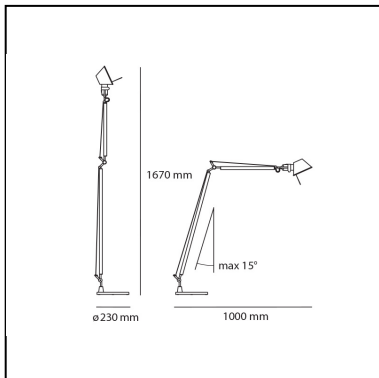

Tolomeo Reading Floor LED 3000K - Body Lamp

Michele De Lucchi
Giancarlo Fassina

LUMINAIRE

- Watt: **8W**
- Voltage: **220V-240V**
- Delivered lumen output: **761lm**
- CCT: **3000K**
- Efficiency: **100%**
- Efficacy: **95.10lm/W**
- CRI: **90**
- Dimmer Typology: **Microswitch Dimmer**

Notes

Complete lamp consists of body lamp + accessories

DESCRIPTION

The code is referred to the body lamp only

FEATURES

- Product Code: **A013100**
- Colour: **Aluminium**
- Installation: **Floor**
- Material: **Aluminium, steel**
- Series: **Design Collection**
- design by: **Michele De Lucchi, Giancarlo Fassina**

DIMENSIONS

- Base Diameter: **230 mm**
- Max Extension Height: **1670 mm**
- Max Extension Length: **1000 mm**
- Glow Wire Test: **750°**

SOURCES INCLUDED

- Category: **Led**
- Number: **1**
- Watt: **5,5W**
- Color temperature (K): **3000K**
- CRI: **90**