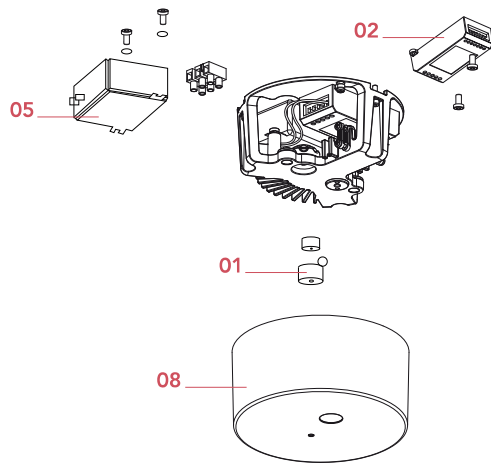

[Mounting instructions](#)  PDF

[Spare Parts](#)  PDF

Main specifications

EAN	8059607001011
Mounting	Suspension
Environments	Indoor dry location
Power (W)	78

Physical

Colour	Black
Cord length (mm)	2400
Canopy dimension (mm)	70
Canopy width (mm)	150
Net weight (kg)	1.25
Package height (mm)	120
Package width (mm)	240
Package length (mm)	260
Package volume (m3)	0.01
IP internal	20

Spare Parts

- | | | |
|-----|--|-----------|
| 01. | Stretch cable ceiling rose kit | RF0410400 |
| 02. | Led dimmer kit | RF0410300 |
| 05. | Power supply kit for
Arrangements small &
Noctambule | RF0410500 |
| 08. | Small ceiling rose cover | RF0410700 |
| 09. | Spacers cable | RF26602 |
| 10. | Regolation cables key | RF26440 |
| 11. | Element support assembly | RF26906 |