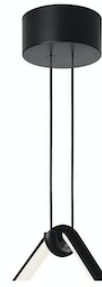

FLOS

■ F0416030 Black

Arrangements Small Rose

Designed by Michael Anastassiades, 2018

Small Rose-MAX70

Are you a professional and your project needs consulting and support?

[BOOK AN APPOINTMENT](#)

Download

[Mounting instructions](#)  PDF

[Spare Parts](#)  PDF

Main specifications

EAN	8059607001011
Mounting	Suspension
Environments	Indoor dry location
Power (W)	78

Physical

Colour	Black
Cord length (mm)	2400
Canopy dimension (mm)	70
Canopy width (mm)	150
Net weight (kg)	1.25
Package height (mm)	120
Package width (mm)	240
Package length (mm)	260
Package volume (m3)	0.01
IP internal	20