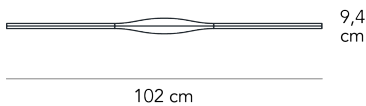

Wall lamp with indirect and dimmable light 1-10 V. Body made of glossy painted and die-cast aluminum. Integrated led. Apex can be installed horizontally or vertically.

MADE IN
IT

DIMMER
Dimmable

CERTIFICATIONS
CE ENEC IP20

COLOR

MATERIAL DESCRIPTION
metal

COLOR DESCRIPTION SKU
white

GROUP TENSION
Integrated Led

ENERGY CLASS
A++ >> A

RECOMMENDED SOURCE
LED 2x7W (3000K, CRI>80, 2x900Lm)

SKU
F431145200BILE