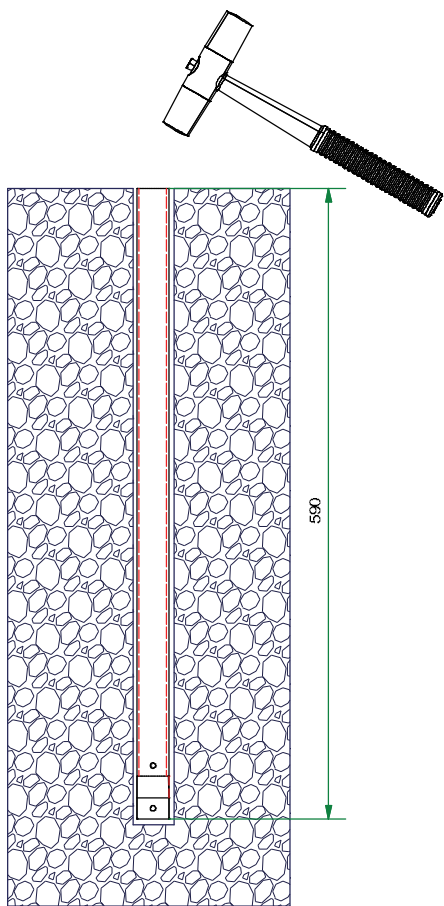

Julien round IP54 LED 3000K flood

107313XX

Drivers:
 see driver matrix - latest version on website
www.supermodular.com or check sales contact

The light source contained in this luminaire shall only be replaced by the manufacturer or his service agent or a similar qualified person