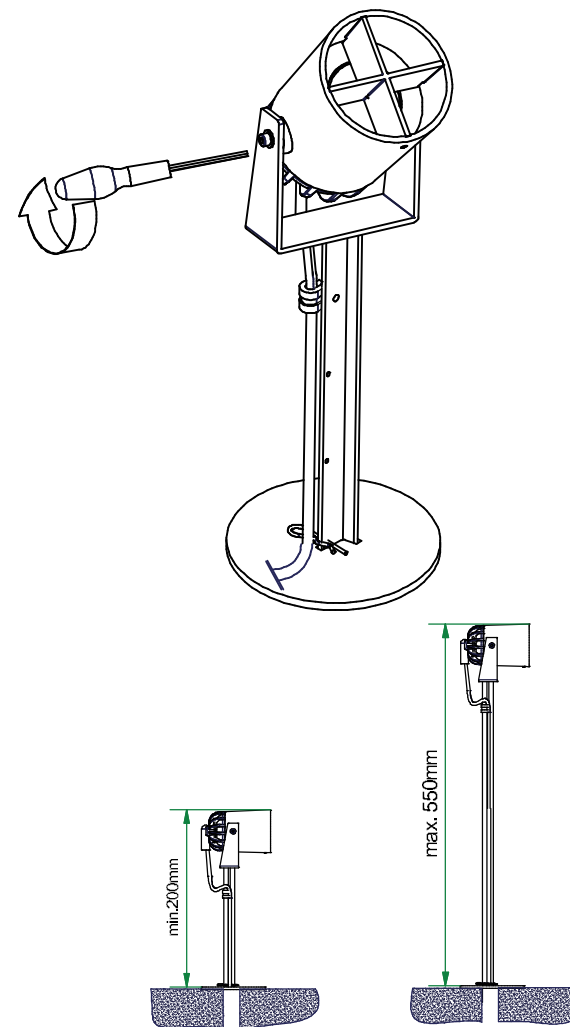

Julien round IP54 LED 3000K flood

107313XX

Drivers:
 see driver matrix - latest version on website
www.supermodular.com or check sales contact

The light source contained in this luminaire shall only be replaced by the manufacturer or his service agent or a similar qualified person