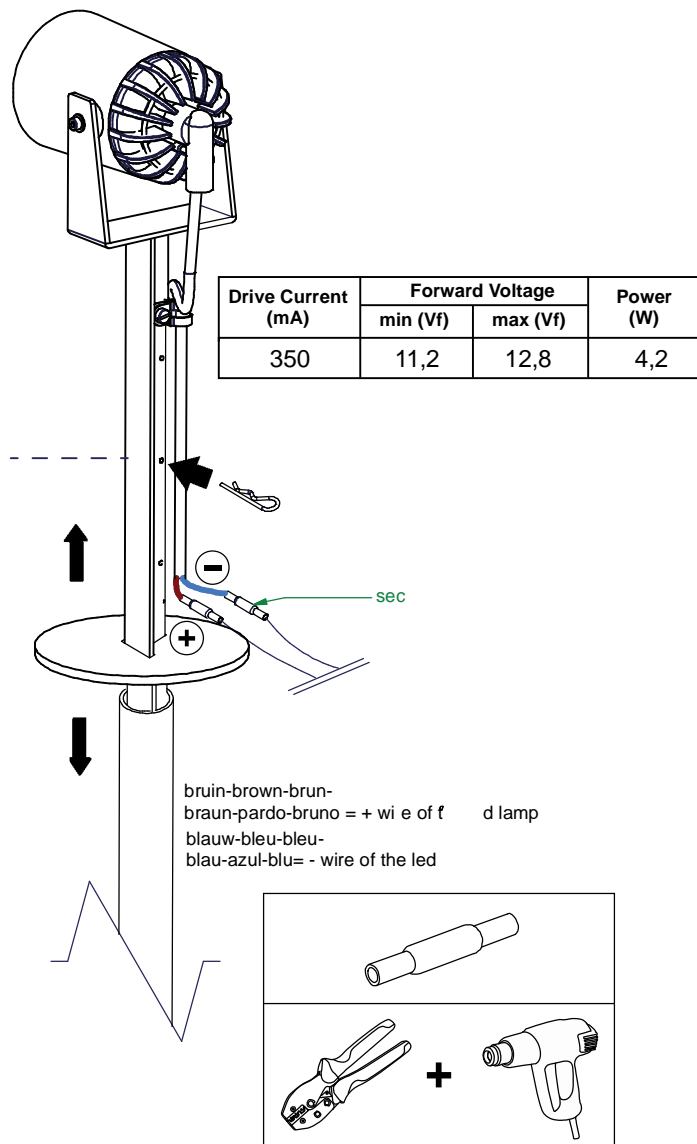

Julien round IP54 LED 3000K flood

107313XX

Drivers:
 see driver matrix - latest version on website
www.supermodular.com or check sales contact

The light source contained in this luminaire shall only be replaced by the manufacturer or his service agent or a similar qualified person