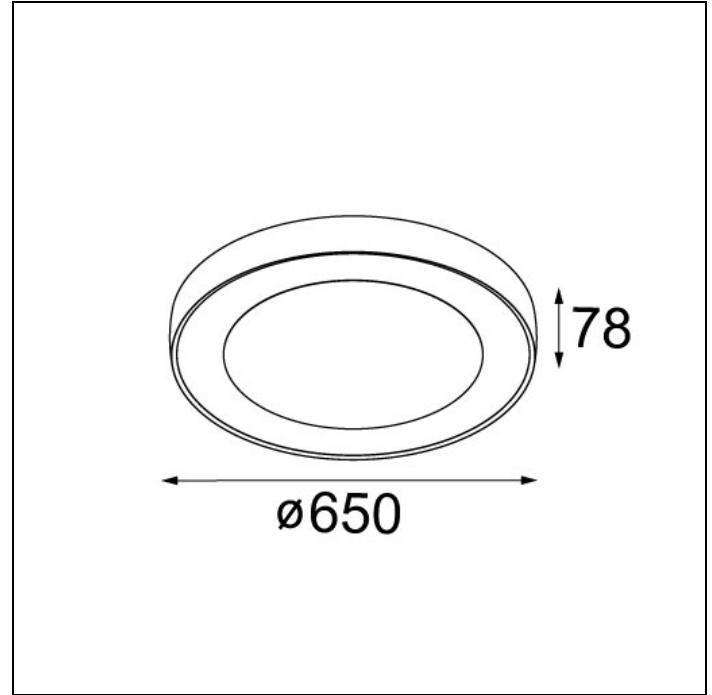

FLAT MOON ECLIPS

FLAT MOON ECLIPS 650 CEILING DOWN LED DALI/PUSHDIM GI

Bring the breath-taking subtlety of a lunar eclipse indoors – in the form of our Flat moon eclips lighting fixture. This enchanting ring-shaped luminaire distributes soft yet functional light, and is designed for hospitality venues, public, retail and other large spaces. Flat moon eclips has a high, powerful lumen output, but less than the current Flat moon. As it illuminates without overwhelming, Flat moon eclips is even also suitable for residential spaces. Flat moon eclips can be mounted directly onto the ceiling and is available in diameters of 650mm and 950mm. Even more, it can be suspended using a straight suspension kit. Flat moon eclips recessed can be integrated fully into the ceiling.

Art. Nr. 13362532

SPECIFICATIONS

Gear / Transfo	LED gear incl.
Weight	12.8kg
Min. distance	0.1 m
Power supply	230V
IP	IP20
Glow wire test	650°
Lifetime	L80 B20 @ 50.000 hrs
CRI	90
CIE flux code	47/78/95/100/42
Lumen	2091 Lm
Efficacy	49 Lm/W
UGR	20
Adjustability	Not Applicable

Available label
<http://supemodular.com/assets/TYPE2.pdf>

	WARM WHITE 2700K / CRI 90+	WARM WHITE 3000K / CRI 90+	WARM WHITE 4000K / CRI 90+
black struc	13362332	13362432	13362532
white struc	13362309	13362409	13362509