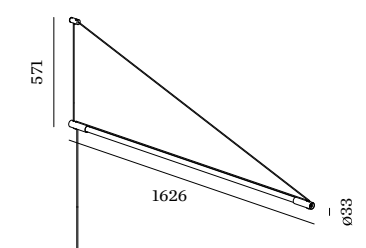

## WALL SURFACE

p. 439

DESIGNED BY  
MARCH GUT

1.0

LED 22W/25W | 220-240VAC  
50-60Hz | aluminium powder  
coated | plastic wet painted  
incl. black textile cable plug  
with switch

0.33kg IP20 0.3 P C 700