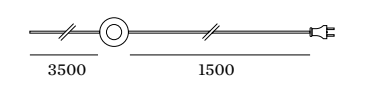

non dim

CODE  
2563T7B

LIGHT COLOUR	LUMEN	CRI	CODE
3000K   22W	3300	>80	4
4000K   22W	3700	>80	6

phase-cut dim

CODE  
2563T8B

LIGHT COLOUR	LUMEN	CRI	CODE
3000K   25W	1700	>90	5

cable plug with switch

project picture application  
without cable