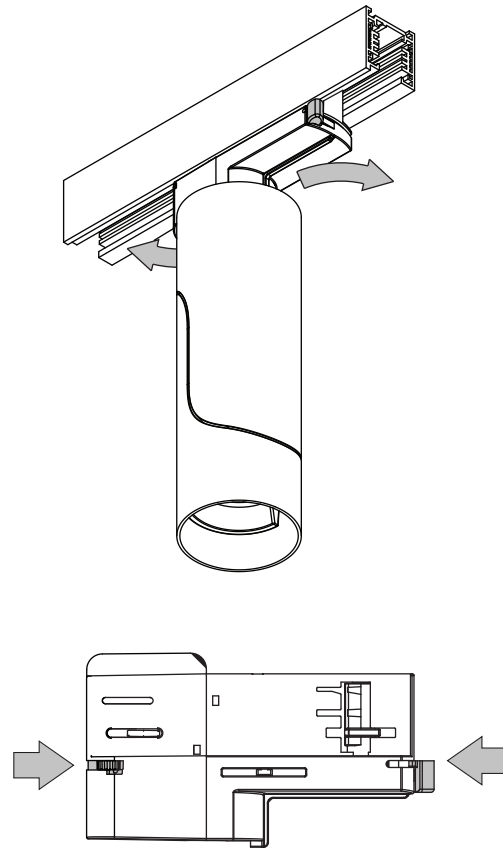

Semih 61 TRACK GI LED DALI

134414XX_134415XX

 The light source contained in this luminaire shall only be replaced by the manufacturer or his service agent or a similar qualified person

ONLY TO BE USED WITH OPTICS:

- 10217003 Lens ø26,5 LED medium
- 10217003 Lens + 10213802 Snoot ø57
- 10218030 Magnetic reflector ø57 LED spot
- 10218130 Magnetic reflector ø57 LED medium
- 10218230 Magnetic reflector ø57 LED flood