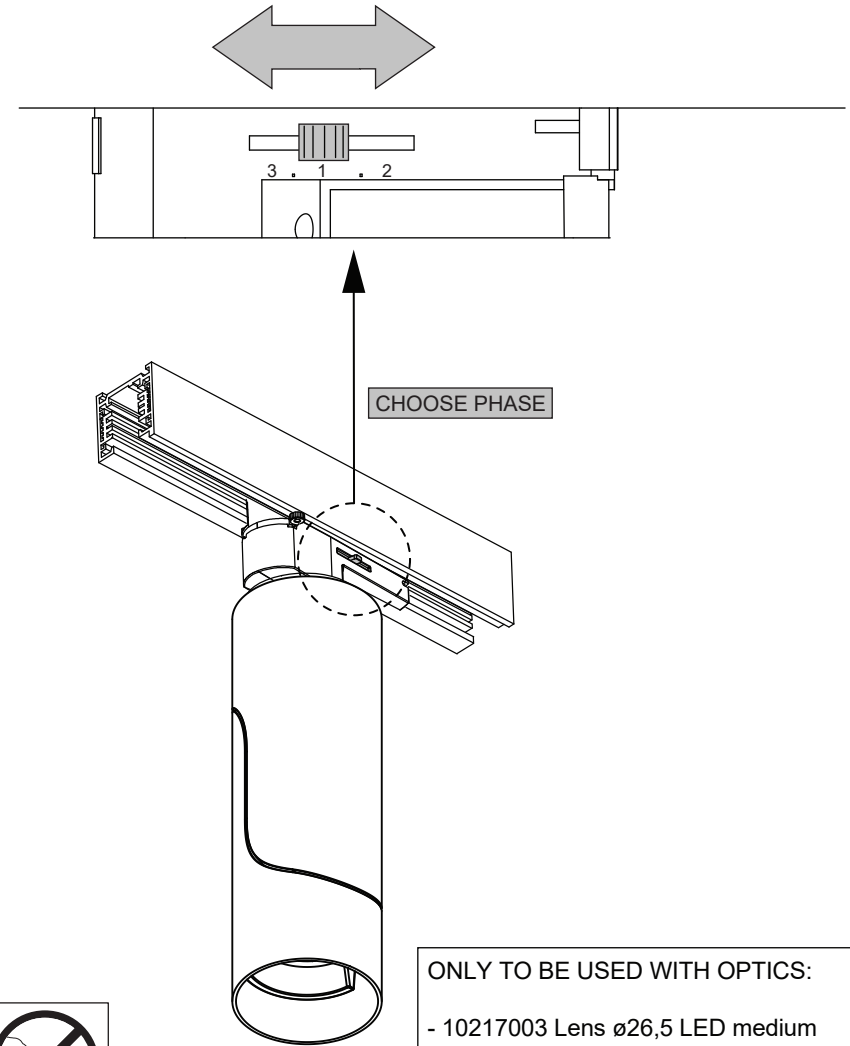

Semih 61 TRACK GI LED DALI

134414XX_134415XX

 The light source contained in this luminaire shall only be replaced by the manufacturer or his service agent or a similar qualified person

ONLY TO BE USED WITH OPTICS:

- 10217003 Lens ø26,5 LED medium
- 10217003 Lens + 10213802 Snoot ø57
- 10218030 Magnetic reflector ø57 LED spot
- 10218130 Magnetic reflector ø57 LED medium
- 10218230 Magnetic reflector ø57 LED flood