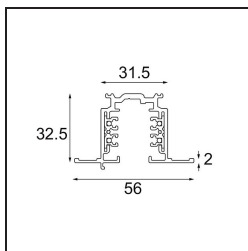

Date

Customer

Project

Type

Track recessed profile 1m dali white shiny

Specifications

Material	14212401
Lamp Included	No
Number of Light Sources	0
Input Voltage	230V
Electrical Class	I
IP Rating	20
Glow wire rating (°C)	960
Dimming Protocol	DALI
Indoor/Outdoor	Indoor
Application	Ceiling, Wall
Adjustability	Not Applicable
Primary Colour & Primary Finish	White,
Gross weight (g)	1519.0