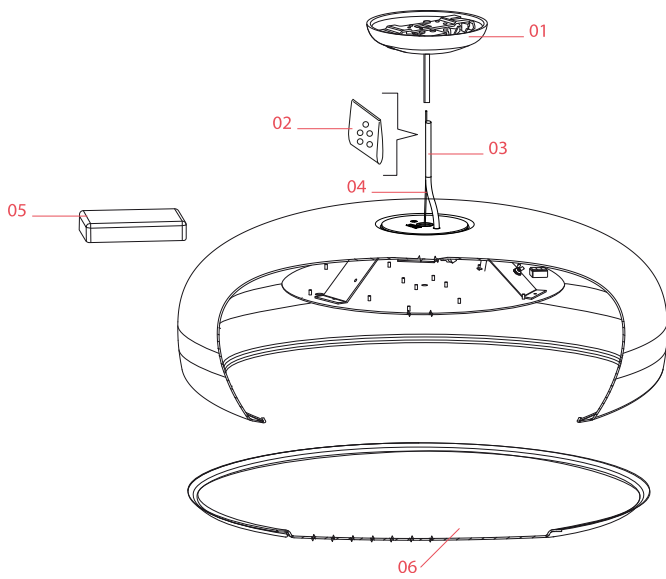

Spare Parts

01.	Red rose assembly	RF1367035
02.	Kit of 5 or rings	RF05382
03.	2,7mt fep/pvc 5x0,75 transparent cable	RF29934
04.	3 mt steel cable ø1,2 with 19 winded wires	RF29665
05.	Driver 60W 500-1400mA 200-240V	RF31674
06.	Methacrylate diffuser	RF19022

DOWNLOAD