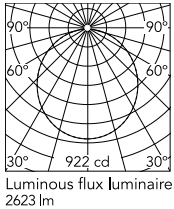

Schematic light drawing

Photometric

Lighting type	Direct
Light distribution	Roto symmetric
CCT (K)	2700
CRI>	95

Electrical

Insulation class	I
Frequency (Hz)	50/60
Main voltage (Vac)	200-240
LED voltage Vf (Vdc)	null
Driver	Integrated
Dimming type	Dimmable Push
Batteries inside	No

Ecodesign and Energy Labelling

This product contains a light source of energy efficiency class F

Replaceable (LED only) light source by a professional

Replaceable control gear by a professional