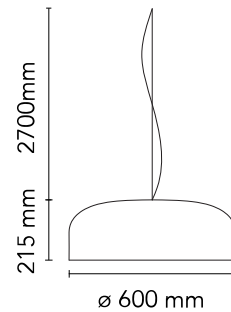

FLOS

 F1367035 Red

Smithfield Suspension Pro

Designed by Jasper Morrison, 2009

45W - 2791lm - 2700K - CRI> 95

Suspension lamp with direct light. Aluminium body. Available in gloss black, matt black, red, green, white or MUD. Injection-moulded opalescent methacrylate diffuser. Steel ceiling attachment with steel suspension cable, 5 pole electric cable in PTFE double insulation, working length 2700mm.

Physical

Colour	Red
Length (mm)	600
Cord length (mm)	2700
Canopy dimension (mm)	36
Canopy width (mm)	146
Net weight (kg)	5.8
Package height (mm)	310
Package width (mm)	710
Package length (mm)	710
Package volume (m3)	0.16
IP internal	20