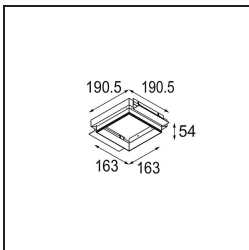

Installation Accessories

10430130 Conbox 194x215x120

10450130 Recessed frame Multiple trimless 1x

Choose a required accessory