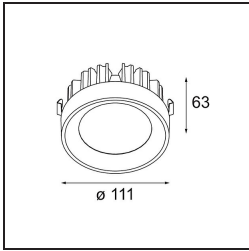

M-LED Module

- 11298002 M-LED 111 2700K spot DE black matt
- 11298009 M-LED 111 2700K spot DE white struc
- 11298024 M-LED 111 2700K spot DE brushed alu
- 11298102 M-LED 111 2700K medium DE black matt
- 11298109 M-LED 111 2700K medium DE white struc
- 11298124 M-LED 111 2700K medium DE brushed alu
- 11298202 M-LED 111 2700K flood DE black matt
- 11298209 M-LED 111 2700K flood DE white struc
- 11298224 M-LED 111 2700K flood DE brushed alu
- 11298302 M-LED 111 3000K spot DE black matt
- 11298309 M-LED 111 3000K spot DE white struc
- 11298324 M-LED 111 3000K spot DE brushed alu
- 11298402 M-LED 111 3000K medium DE black matt
- 11298409 M-LED 111 3000K medium DE white struc
- 11298424 M-LED 111 3000K medium DE brushed alu
- 11298502 M-LED 111 3000K flood DE black matt
- 11298509 M-LED 111 3000K flood DE white struc
- 11298524 M-LED 111 3000K flood DE brushed alu
- 11298602 M-LED 111 4000K spot DE black matt
- 11298609 M-LED 111 4000K spot DE white struc
- 11298624 M-LED 111 4000K spot DE brushed alu
- 11298702 M-LED 111 4000K medium DE black matt
- 11298709 M-LED 111 4000K medium DE white struc
- 11298724 M-LED 111 4000K medium DE brushed alu
- 11298802 M-LED 111 4000K flood DE black matt
- 11298809 M-LED 111 4000K flood DE white struc
- 11298824 M-LED 111 4000K flood DE brushed alu