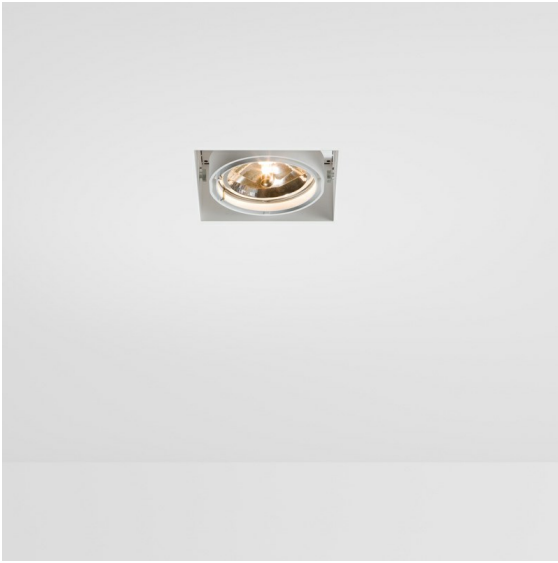

Date
Customer
Project
Type

Multiple Recessed Trimless Adjustable AR111 1x DE Black Matt

Specifications

Material	10360102
Light Source Type	AR111
Lamp Included	No
Number of Light Sources	1
Light Direction	Down
Input Voltage	12Vac
Electrical Class	III
IP Rating	20
Glow wire rating (°C)	960
Indoor/Outdoor	Indoor
Application	Ceiling, Wall
Mounting	Recessed
Cut-out size (mm)	L 160 W 160
Mounting depth (mm)	110.0
Adjustability	V -50°/+50°
Distance to Lighted Object (m)	0,5
Primary Colour & Primary Finish	Black, Matt
Gross weight (g)	1170.0
Remark	<ul style="list-style-type: none"> • AR111 lamp not included • This is not a complete product. AR111 lamp required. • This is not a complete product. Light module required.

Twenty years after its initial launch, Multiple lives on. With its technology on full display, this design is right at home in both a minimalist and an industrial-chic environment. The gimbaled system allows you to direct the light source at just about any angle. Multiple can be installed recessed or surface mounted. The AR111 recessed variants can also be combined with the new M-LED 111.