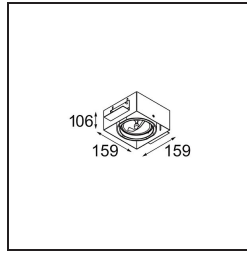

Date
Customer
Project
Type

Multiple Recessed Trimless Adjustable AR111 1x DE Black Matt

Specifications

Material	10360102
Light Source Type	AR111
Lamp Included	No
Number of Light Sources	1
Light Direction	Down
Input Voltage	12Vac
Electrical Class	III
IP Rating	20
Glow wire rating (°C)	960
Indoor/Outdoor	Indoor
Application	Ceiling, Wall
Mounting	Recessed
Cut-out size (mm)	L 160 W 160
Mounting depth (mm)	110.0
Adjustability	V -50°/+50°
Distance to Lighted Object (m)	0,5
Primary Colour & Primary Finish	Black, Matt
Gross weight (g)	1170.0
Remark	<ul style="list-style-type: none"> • AR111 lamp not included • This is not a complete product. AR111 lamp required. • This is not a complete product. Light module required.