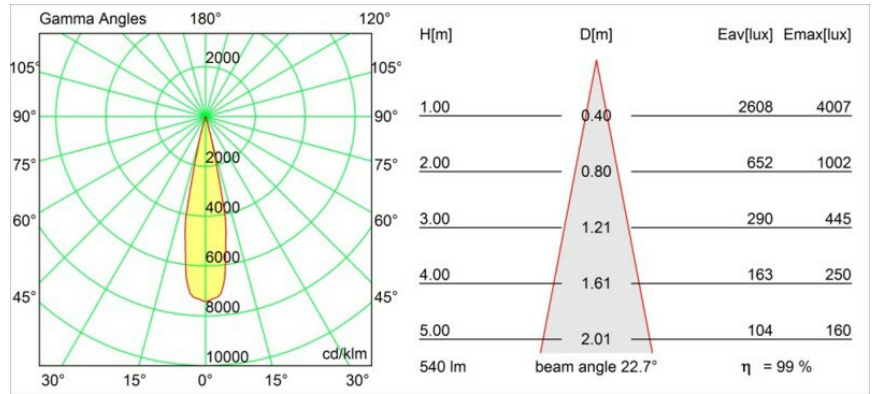

Light distribution & beam diagram