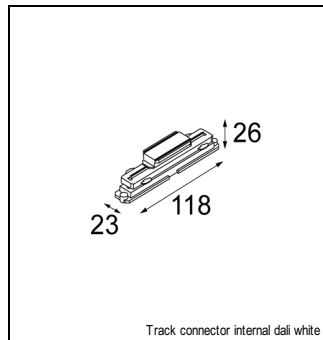

Art. Nr. 13500032

SPECIFICATIONS

Lamp	1x LED Array 6W
Gear / Transfo	LED gear incl.
Weight	1.29kg
Min. distance	0.1 m
Power supply	230V
IP	IP20
Glow wire test	960°
Lifetime	L80 B20 @ 50.000 hrs
CRI	90
CIE flux code	100/100/100/100/88
Luminaire power	8.5W
Lumen	634 Lm
Efficacy	75 Lm/W
UGR	14
Adjustability	h 360° v 45°
Remark	! must be combined with magnetic reflector

TRACK

14211809	TRACK SUSPENSION KIT 4M DALI WHITE STRUC
14211832	TRACK SUSPENSION KIT 4M DALI BLACK STRUC
14211501	TRACK CONNECTOR INTERNAL DALI WHITE
14211502	TRACK CONNECTOR INTERNAL DALI BLACK
14210801	TRACK CONNECTOR INSIDE 90° DALI WHITE
14210802	TRACK CONNECTOR INSIDE 90° DALI BLACK
14210901	TRACK CONNECTOR OUTSIDE 90° DALI WHITE
14210902	TRACK CONNECTOR OUTSIDE 90° DALI BLACK
14210701	TRACK CONNECTOR SURFACE 180° DALI WHITE
14210702	TRACK CONNECTOR SURFACE 180° DALI BLACK
14211401	ENDPLATE TRACK DALI WHITE
14211402	ENDPLATE TRACK DALI BLACK
14210401	TRACK RECESSED COVERPLATE 90° DALI WHITE
14210402	TRACK RECESSED COVERPLATE 90° DALI BLACK
14210201	TRACK RECESSED COVERPLATE 180° DALI WHITE
14210202	TRACK RECESSED COVERPLATE 180° DALI BLACK
14210501	TRACK POWER FEED RIGHT DALI WHITE
14210502	TRACK POWER FEED RIGHT DALI BLACK
14210601	TRACK POWER FEED LEFT DALI WHITE
14210602	TRACK POWER FEED LEFT DALI BLACK
11241930	TRACK PROFILE RECESSED INST BRACKET
14210301	TRACK RECESSED PROFILE 2M DALI WHITE SHINY
14210302	TRACK RECESSED PROFILE 2M DALI BLACK
14212401	TRACK RECESSED PROFILE 1M DALI WHITE SHINY
14212402	TRACK RECESSED PROFILE 1M DALI BLACK
14210101	TRACK SURFACE PROFILE 2M DALI WHITE SHINY
14210102	TRACK SURFACE PROFILE 2M DALI BLACK
14212201	TRACK SURFACE PROFILE 1M DALI WHITE SHINY
14212202	TRACK SURFACE PROFILE 1M DALI BLACK