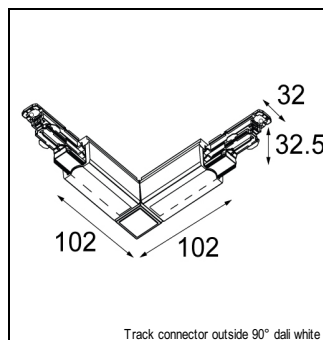

Art. Nr. 13500032

SPECIFICATIONS

Lamp	1x LED Array 6W
Gear / Transfo	LED gear incl.
Weight	1.29kg
Min. distance	0.1 m
Power supply	230V
IP	IP20
Glow wire test	960°
Lifetime	L80 B20 @ 50.000 hrs
CRI	90
CIE flux code	100/100/100/100/88
Luminaire power	8.5W
Lumen	634 Lm
Efficacy	75 Lm/W
UGR	14
Adjustability	h 360° v 45°
Remark	! must be combined with magnetic reflector

TRACK

14211809	TRACK SUSPENSION KIT 4M DALI WHITE STRUC
14211832	TRACK SUSPENSION KIT 4M DALI BLACK STRUC
14211501	TRACK CONNECTOR INTERNAL DALI WHITE
14211502	TRACK CONNECTOR INTERNAL DALI BLACK
14210801	TRACK CONNECTOR INSIDE 90° DALI WHITE
14210802	TRACK CONNECTOR INSIDE 90° DALI BLACK
14210901	TRACK CONNECTOR OUTSIDE 90° DALI WHITE
14210902	TRACK CONNECTOR OUTSIDE 90° DALI BLACK
14210701	TRACK CONNECTOR SURFACE 180° DALI WHITE
14210702	TRACK CONNECTOR SURFACE 180° DALI BLACK
14211401	ENDPLATE TRACK DALI WHITE
14211402	ENDPLATE TRACK DALI BLACK
14210401	TRACK RECESSED COVERPLATE 90° DALI WHITE
14210402	TRACK RECESSED COVERPLATE 90° DALI BLACK
14210201	TRACK RECESSED COVERPLATE 180° DALI WHITE
14210202	TRACK RECESSED COVERPLATE 180° DALI BLACK
14210501	TRACK POWER FEED RIGHT DALI WHITE
14210502	TRACK POWER FEED RIGHT DALI BLACK
14210601	TRACK POWER FEED LEFT DALI WHITE
14210602	TRACK POWER FEED LEFT DALI BLACK
11241930	TRACK PROFILE RECESSED INST BRACKET
14210301	TRACK RECESSED PROFILE 2M DALI WHITE SHINY
14210302	TRACK RECESSED PROFILE 2M DALI BLACK
14212401	TRACK RECESSED PROFILE 1M DALI WHITE SHINY
14212402	TRACK RECESSED PROFILE 1M DALI BLACK
14210101	TRACK SURFACE PROFILE 2M DALI WHITE SHINY
14210102	TRACK SURFACE PROFILE 2M DALI BLACK
14212201	TRACK SURFACE PROFILE 1M DALI WHITE SHINY
14212202	TRACK SURFACE PROFILE 1M DALI BLACK