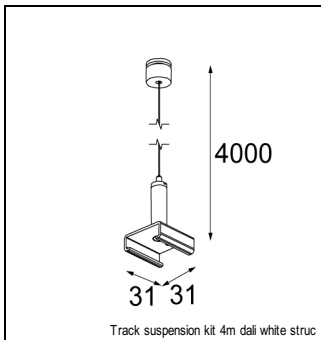

Art. Nr. 13500032

SPECIFICATIONS

Lamp	1x LED Array 6W
Gear / Transfo	LED gear incl.
Weight	1.29kg
Min. distance	0.1 m
Power supply	230V
IP	IP20
Glow wire test	960°
Lifetime	L80 B20 @ 50.000 hrs
CRI	90
CIE flux code	100/100/100/100/88
Luminaire power	8.5W
Lumen	634 Lm
Efficacy	75 Lm/W
UGR	14
Adjustability	h 360° v 45°
Remark	! must be combined with magnetic reflector

TRACK

14211809	TRACK SUSPENSION KIT 4M DALI WHITE STRUC
14211832	TRACK SUSPENSION KIT 4M DALI BLACK STRUC
14211501	TRACK CONNECTOR INTERNAL DALI WHITE
14211502	TRACK CONNECTOR INTERNAL DALI BLACK
14210801	TRACK CONNECTOR INSIDE 90° DALI WHITE
14210802	TRACK CONNECTOR INSIDE 90° DALI BLACK
14210901	TRACK CONNECTOR OUTSIDE 90° DALI WHITE
14210902	TRACK CONNECTOR OUTSIDE 90° DALI BLACK
14210701	TRACK CONNECTOR SURFACE 180° DALI WHITE
14210702	TRACK CONNECTOR SURFACE 180° DALI BLACK
14211401	ENDPLATE TRACK DALI WHITE
14211402	ENDPLATE TRACK DALI BLACK
14210401	TRACK RECESSED COVERPLATE 90° DALI WHITE
14210402	TRACK RECESSED COVERPLATE 90° DALI BLACK
14210201	TRACK RECESSED COVERPLATE 180° DALI WHITE
14210202	TRACK RECESSED COVERPLATE 180° DALI BLACK
14210501	TRACK POWER FEED RIGHT DALI WHITE
14210502	TRACK POWER FEED RIGHT DALI BLACK
14210601	TRACK POWER FEED LEFT DALI WHITE
14210602	TRACK POWER FEED LEFT DALI BLACK
11241930	TRACK PROFILE RECESSED INST BRACKET
14210301	TRACK RECESSED PROFILE 2M DALI WHITE SHINY
14210302	TRACK RECESSED PROFILE 2M DALI BLACK
14212401	TRACK RECESSED PROFILE 1M DALI WHITE SHINY
14212402	TRACK RECESSED PROFILE 1M DALI BLACK
14210101	TRACK SURFACE PROFILE 2M DALI WHITE SHINY
14210102	TRACK SURFACE PROFILE 2M DALI BLACK
14212201	TRACK SURFACE PROFILE 1M DALI WHITE SHINY
14212202	TRACK SURFACE PROFILE 1M DALI BLACK