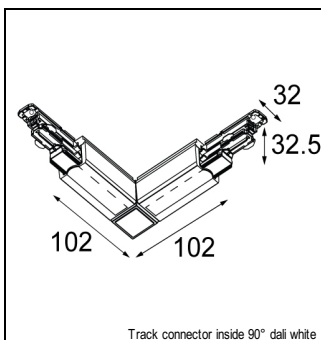

Art. Nr. 13500032

SPECIFICATIONS

Lamp	1x LED Array 6W
Gear / Transfo	LED gear incl.
Weight	1.29kg
Min. distance	0.1 m
Power supply	230V
IP	IP20
Glow wire test	960°
Lifetime	L80 B20 @ 50.000 hrs
CRI	90
CIE flux code	100/100/100/100/88
Luminaire power	8.5W
Lumen	634 Lm
Efficacy	75 Lm/W
UGR	14
Adjustability	h 360° v 45°
Remark	! must be combined with magnetic reflector

TRACK

14211809	TRACK SUSPENSION KIT 4M DALI WHITE STRUC
14211832	TRACK SUSPENSION KIT 4M DALI BLACK STRUC
14211501	TRACK CONNECTOR INTERNAL DALI WHITE
14211502	TRACK CONNECTOR INTERNAL DALI BLACK
14210801	TRACK CONNECTOR INSIDE 90° DALI WHITE
14210802	TRACK CONNECTOR INSIDE 90° DALI BLACK
14210901	TRACK CONNECTOR OUTSIDE 90° DALI WHITE
14210902	TRACK CONNECTOR OUTSIDE 90° DALI BLACK
14210701	TRACK CONNECTOR SURFACE 180° DALI WHITE
14210702	TRACK CONNECTOR SURFACE 180° DALI BLACK
14211401	ENDPLATE TRACK DALI WHITE
14211402	ENDPLATE TRACK DALI BLACK
14210401	TRACK RECESSED COVERPLATE 90° DALI WHITE
14210402	TRACK RECESSED COVERPLATE 90° DALI BLACK
14210201	TRACK RECESSED COVERPLATE 180° DALI WHITE
14210202	TRACK RECESSED COVERPLATE 180° DALI BLACK
14210501	TRACK POWER FEED RIGHT DALI WHITE
14210502	TRACK POWER FEED RIGHT DALI BLACK
14210601	TRACK POWER FEED LEFT DALI WHITE
14210602	TRACK POWER FEED LEFT DALI BLACK
11241930	TRACK PROFILE RECESSED INST BRACKET
14210301	TRACK RECESSED PROFILE 2M DALI WHITE SHINY
14210302	TRACK RECESSED PROFILE 2M DALI BLACK
14212401	TRACK RECESSED PROFILE 1M DALI WHITE SHINY
14212402	TRACK RECESSED PROFILE 1M DALI BLACK
14210101	TRACK SURFACE PROFILE 2M DALI WHITE SHINY
14210102	TRACK SURFACE PROFILE 2M DALI BLACK
14212201	TRACK SURFACE PROFILE 1M DALI WHITE SHINY
14212202	TRACK SURFACE PROFILE 1M DALI BLACK