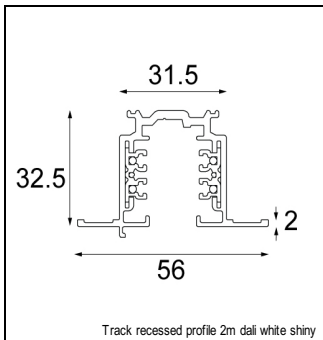

Art. Nr. 13502132

SPECIFICATIONS

Lamp	1x LED Array 6W
Gear / Transfo	LED gear incl.
Weight	1.34kg
Min. distance	0.1 m
Power supply	230V
IP	IP20
Glow wire test	960°
Lifetime	L80 B20 @ 50.000 hrs
CRI	90
CIE flux code	100/100/100/100/88
Luminaire power	8.5W
Lumen	634 Lm
Efficacy	75 Lm/W
UGR	14
Adjustability	h 360° v 45°
Remark	! must be combined with magnetic reflector

ACCESSORIES

TRACK

14210301	TRACK RECESSED PROFILE 2M DALI WHITE SHINY
14210302	TRACK RECESSED PROFILE 2M DALI BLACK
14212401	TRACK RECESSED PROFILE 1M DALI WHITE SHINY
14212402	TRACK RECESSED PROFILE 1M DALI BLACK
14210101	TRACK SURFACE PROFILE 2M DALI WHITE SHINY
14210102	TRACK SURFACE PROFILE 2M DALI BLACK
14212201	TRACK SURFACE PROFILE 1M DALI WHITE SHINY
14212202	TRACK SURFACE PROFILE 1M DALI BLACK
11241930	TRACK PROFILE RECESSED INST BRACKET
14211809	TRACK SUSPENSION KIT 4M DALI WHITE STRUC
14211832	TRACK SUSPENSION KIT 4M DALI BLACK STRUC
14211501	TRACK CONNECTOR INTERNAL DALI WHITE
14211502	TRACK CONNECTOR INTERNAL DALI BLACK
14210801	TRACK CONNECTOR INSIDE 90° DALI WHITE
14210802	TRACK CONNECTOR INSIDE 90° DALI BLACK
14210901	TRACK CONNECTOR OUTSIDE 90° DALI WHITE
14210902	TRACK CONNECTOR OUTSIDE 90° DALI BLACK
14210701	TRACK CONNECTOR SURFACE 180° DALI WHITE
14210702	TRACK CONNECTOR SURFACE 180° DALI BLACK
14211401	ENDPLATE TRACK DALI WHITE
14211402	ENDPLATE TRACK DALI BLACK
14210401	TRACK RECESSED COVERPLATE 90° DALI WHITE
14210402	TRACK RECESSED COVERPLATE 90° DALI BLACK
14210201	TRACK RECESSED COVERPLATE 180° DALI WHITE
14210202	TRACK RECESSED COVERPLATE 180° DALI BLACK
14210501	TRACK POWER FEED RIGHT DALI WHITE
14210502	TRACK POWER FEED RIGHT DALI BLACK
14210601	TRACK POWER FEED LEFT DALI WHITE
14210602	TRACK POWER FEED LEFT DALI BLACK