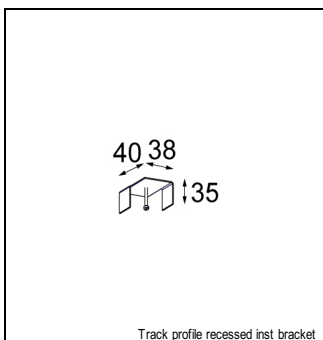

ACCESSORIES

TRACK

14210301	TRACK RECESSED PROFILE 2M DALI WHITE SHINY
14210302	TRACK RECESSED PROFILE 2M DALI BLACK
14212401	TRACK RECESSED PROFILE 1M DALI WHITE SHINY
14212402	TRACK RECESSED PROFILE 1M DALI BLACK
14210101	TRACK SURFACE PROFILE 2M DALI WHITE SHINY
14210102	TRACK SURFACE PROFILE 2M DALI BLACK
14212201	TRACK SURFACE PROFILE 1M DALI WHITE SHINY
14212202	TRACK SURFACE PROFILE 1M DALI BLACK
11241930	TRACK PROFILE RECESSED INST BRACKET
14211809	TRACK SUSPENSION KIT 4M DALI WHITE STRUC
14211832	TRACK SUSPENSION KIT 4M DALI BLACK STRUC
14211501	TRACK CONNECTOR INTERNAL DALI WHITE
14211502	TRACK CONNECTOR INTERNAL DALI BLACK
14210801	TRACK CONNECTOR INSIDE 90° DALI WHITE
14210802	TRACK CONNECTOR INSIDE 90° DALI BLACK
14210901	TRACK CONNECTOR OUTSIDE 90° DALI WHITE
14210902	TRACK CONNECTOR OUTSIDE 90° DALI BLACK
14210701	TRACK CONNECTOR SURFACE 180° DALI WHITE
14210702	TRACK CONNECTOR SURFACE 180° DALI BLACK
14211401	ENDPLATE TRACK DALI WHITE
14211402	ENDPLATE TRACK DALI BLACK
14210401	TRACK RECESSED COVERPLATE 90° DALI WHITE
14210402	TRACK RECESSED COVERPLATE 90° DALI BLACK
14210201	TRACK RECESSED COVERPLATE 180° DALI WHITE
14210202	TRACK RECESSED COVERPLATE 180° DALI BLACK
14210501	TRACK POWER FEED RIGHT DALI WHITE
14210502	TRACK POWER FEED RIGHT DALI BLACK
14210601	TRACK POWER FEED LEFT DALI WHITE
14210602	TRACK POWER FEED LEFT DALI BLACK