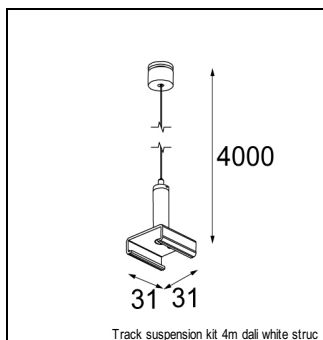

Art. Nr. 13502132

SPECIFICATIONS

Lamp	1x LED Array 6W
Gear / Transfo	LED gear incl.
Weight	1.34kg
Min. distance	0.1 m
Power supply	230V
IP	IP20
Glow wire test	960°
Lifetime	L80 B20 @ 50.000 hrs
CRI	90
CIE flux code	100/100/100/100/88
Luminaire power	8.5W
Lumen	634 Lm
Efficacy	75 Lm/W
UGR	14
Adjustability	h 360° v 45°
Remark	! must be combined with magnetic reflector

ACCESSORIES

TRACK

14210301	TRACK RECESSED PROFILE 2M DALI WHITE SHINY
14210302	TRACK RECESSED PROFILE 2M DALI BLACK
14212401	TRACK RECESSED PROFILE 1M DALI WHITE SHINY
14212402	TRACK RECESSED PROFILE 1M DALI BLACK
14210101	TRACK SURFACE PROFILE 2M DALI WHITE SHINY
14210102	TRACK SURFACE PROFILE 2M DALI BLACK
14212201	TRACK SURFACE PROFILE 1M DALI WHITE SHINY
14212202	TRACK SURFACE PROFILE 1M DALI BLACK
11241930	TRACK PROFILE RECESSED INST BRACKET
14211809	TRACK SUSPENSION KIT 4M DALI WHITE STRUC
14211832	TRACK SUSPENSION KIT 4M DALI BLACK STRUC
14211501	TRACK CONNECTOR INTERNAL DALI WHITE
14211502	TRACK CONNECTOR INTERNAL DALI BLACK
14210801	TRACK CONNECTOR INSIDE 90° DALI WHITE
14210802	TRACK CONNECTOR INSIDE 90° DALI BLACK
14210901	TRACK CONNECTOR OUTSIDE 90° DALI WHITE
14210902	TRACK CONNECTOR OUTSIDE 90° DALI BLACK
14210701	TRACK CONNECTOR SURFACE 180° DALI WHITE
14210702	TRACK CONNECTOR SURFACE 180° DALI BLACK
14211401	ENDPLATE TRACK DALI WHITE
14211402	ENDPLATE TRACK DALI BLACK
14210401	TRACK RECESSED COVERPLATE 90° DALI WHITE
14210402	TRACK RECESSED COVERPLATE 90° DALI BLACK
14210201	TRACK RECESSED COVERPLATE 180° DALI WHITE
14210202	TRACK RECESSED COVERPLATE 180° DALI BLACK
14210501	TRACK POWER FEED RIGHT DALI WHITE
14210502	TRACK POWER FEED RIGHT DALI BLACK
14210601	TRACK POWER FEED LEFT DALI WHITE
14210602	TRACK POWER FEED LEFT DALI BLACK