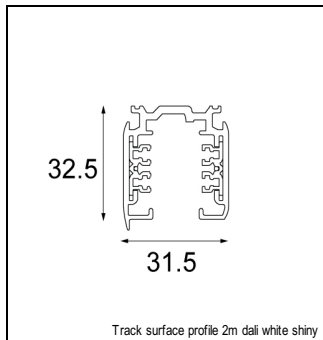

Art. Nr. 13502132

SPECIFICATIONS

Lamp	1x LED Array 6W
Gear / Transfo	LED gear incl.
Weight	1.34kg
Min. distance	0.1 m
Power supply	230V
IP	IP20
Glow wire test	960°
Lifetime	L80 B20 @ 50.000 hrs
CRI	90
CIE flux code	100/100/100/100/88
Luminaire power	8.5W
Lumen	634 Lm
Efficacy	75 Lm/W
UGR	14
Adjustability	h 360° v 45°
Remark	! must be combined with magnetic reflector

ACCESSORIES

TRACK

14210301	TRACK RECESSED PROFILE 2M DALI WHITE SHINY
14210302	TRACK RECESSED PROFILE 2M DALI BLACK
14212401	TRACK RECESSED PROFILE 1M DALI WHITE SHINY
14212402	TRACK RECESSED PROFILE 1M DALI BLACK
14210101	TRACK SURFACE PROFILE 2M DALI WHITE SHINY
14210102	TRACK SURFACE PROFILE 2M DALI BLACK
14212201	TRACK SURFACE PROFILE 1M DALI WHITE SHINY
14212202	TRACK SURFACE PROFILE 1M DALI BLACK
11241930	TRACK PROFILE RECESSED INST BRACKET
14211809	TRACK SUSPENSION KIT 4M DALI WHITE STRUC
14211832	TRACK SUSPENSION KIT 4M DALI BLACK STRUC
14211501	TRACK CONNECTOR INTERNAL DALI WHITE
14211502	TRACK CONNECTOR INTERNAL DALI BLACK
14210801	TRACK CONNECTOR INSIDE 90° DALI WHITE
14210802	TRACK CONNECTOR INSIDE 90° DALI BLACK
14210901	TRACK CONNECTOR OUTSIDE 90° DALI WHITE
14210902	TRACK CONNECTOR OUTSIDE 90° DALI BLACK
14210701	TRACK CONNECTOR SURFACE 180° DALI WHITE
14210702	TRACK CONNECTOR SURFACE 180° DALI BLACK
14211401	ENDPLATE TRACK DALI WHITE
14211402	ENDPLATE TRACK DALI BLACK
14210401	TRACK RECESSED COVERPLATE 90° DALI WHITE
14210402	TRACK RECESSED COVERPLATE 90° DALI BLACK
14210201	TRACK RECESSED COVERPLATE 180° DALI WHITE
14210202	TRACK RECESSED COVERPLATE 180° DALI BLACK
14210501	TRACK POWER FEED RIGHT DALI WHITE
14210502	TRACK POWER FEED RIGHT DALI BLACK
14210601	TRACK POWER FEED LEFT DALI WHITE
14210602	TRACK POWER FEED LEFT DALI BLACK