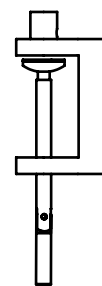

## Dimensions

- Shade diameter: 14cm
- Shade height: 19cm
- Max reach: 66cm (from base to shade)
- Base diameter: 25cm
- Pole height: 91cm
- Cable length: 270cm
- Lamp Packaging (L x W x H): 31.5cm x 17cm x 51cm
- Lamp Packaged Weight: 5.86kg

# Type Range Accessories

ANGLEPOISE®

Type Range Accessories | Technical Sheet

Designed by Sir Kenneth Grange

6cm

6cm

3cm

3.7cm

6cm

11cm

2cm

4.7cm

9.5cm

9.5cm

25cm

91cm