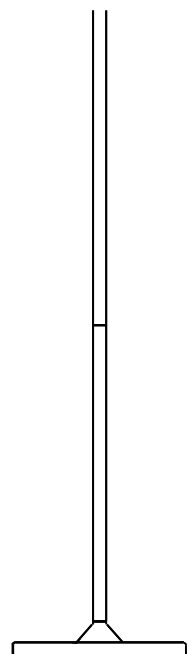

# Type 75™ Floor Lamp

ANGLEPOISE®

Type 75™ Collection | Technical Sheet

Launched In 2004 | Designed by Sir Kenneth Grange

32cm

## Dimensions

- Shade diameter: 14cm
- Shade height: 19cm
- Max reach: 66cm (from base to shade)
- Base diameter: 25cm
- Pole height: 91cm
- Cable length: 270cm
- Lamp Packaging (L x W x H): 31.5cm x 17cm x 51cm
- Lamp Packaged Weight: 5.86kg

# Type Range Accessories

ANGLEPOISE®

Type Range Accessories | Technical Sheet

Designed by Sir Kenneth Grange

6cm

6cm

3cm

3.7cm

6cm

11cm

2cm

4.7cm

9.5cm

9.5cm

25cm

91cm