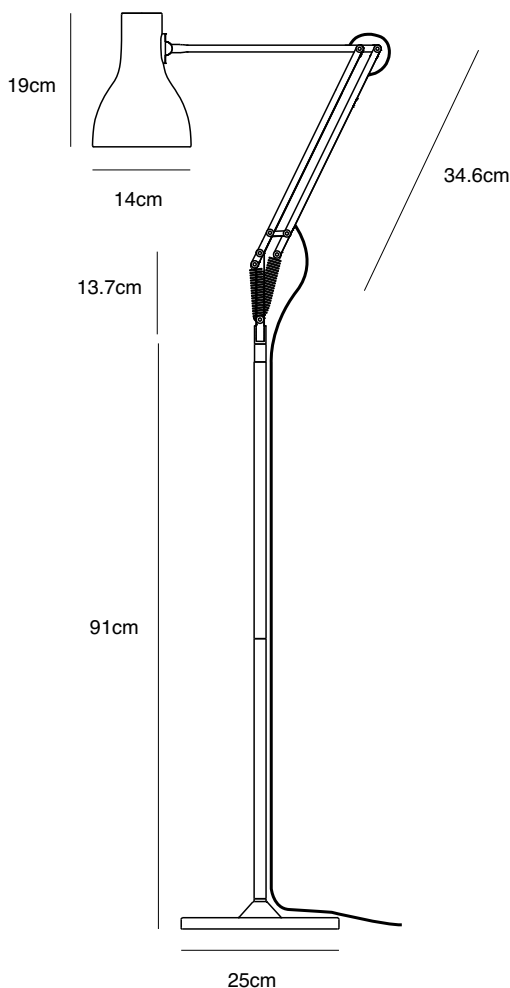

# Type 75™ Floor Lamp

ANGLEPOISE®

Type 75™ Collection | Technical Sheet

Launched In 2004 | Designed by Sir Kenneth Grange

32cm

## Dimensions

- Shade diameter: 14cm
- Shade height: 19cm
- Max reach: 66cm (from base to shade)
- Base diameter: 25cm
- Pole height: 91cm
- Cable length: 270cm
- Lamp Packaging (L x W x H): 31.5cm x 17cm x 51cm
- Lamp Packaged Weight: 5.86kg

6cm

11cm

2cm

4.7cm

9.5cm

9.5cm

25cm

91cm