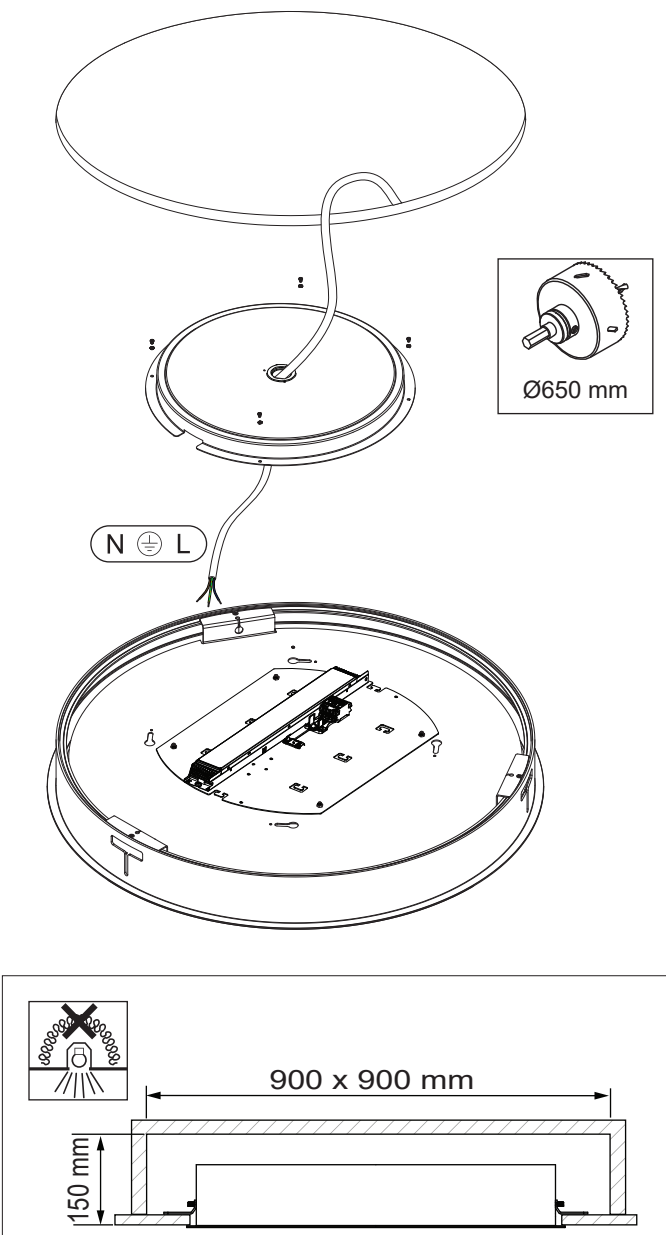

Flat moon Eclips 670 recessed LED Dali/PD

133823XX 133824XX 133825XX

Replace protective shield when broken. The luminaire shall only be used complete with its protective shield. Reference number: 1013055