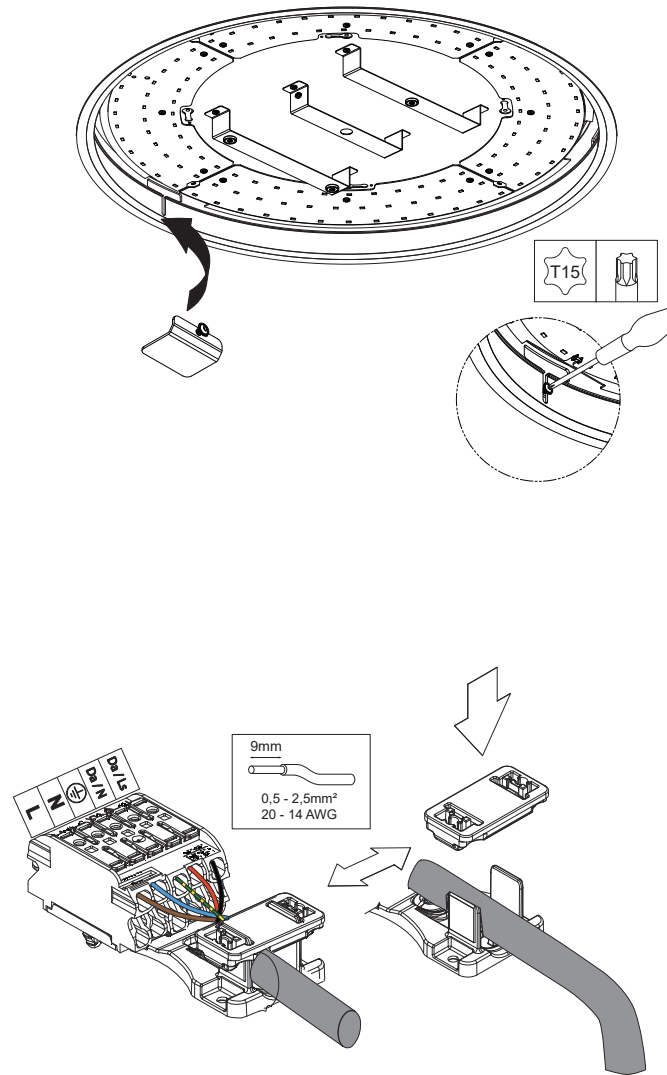

Flat moon Eclips 670 recessed LED Dali/PD

133823XX 133824XX 133825XX

Replace protective shield when broken. The luminaire shall only be used complete with its protective shield. Reference number: 1013055