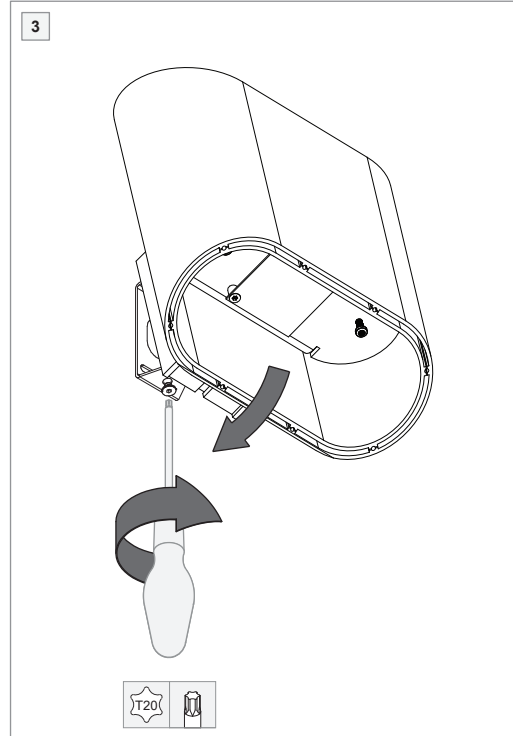

Trapz LED<900L2,7K Dali GI

125920XX

INSTALLATION REMARK - PROJECTED LIGHT

Replace protective shield when broken. The luminaire shall only be used complete with its protective shield.
Reference number: 1008437