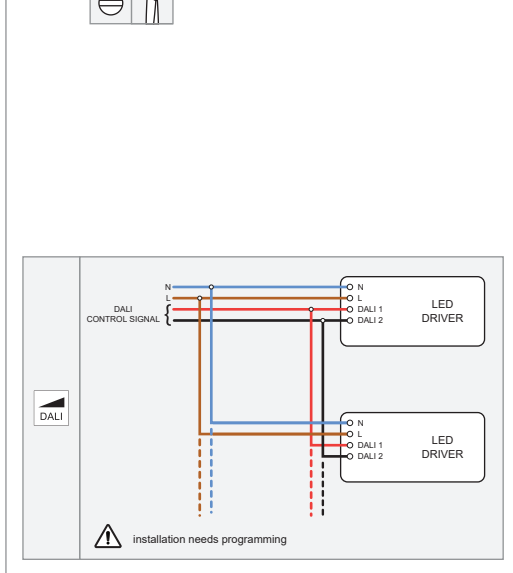

Trapz LED<900L2,7K Dali GI

125920XX

INSTALLATION REMARK - PROJECTED LIGHT

Replace protective shield when broken. The luminaire shall only be used complete with its protective shield.
Reference number: 1008437