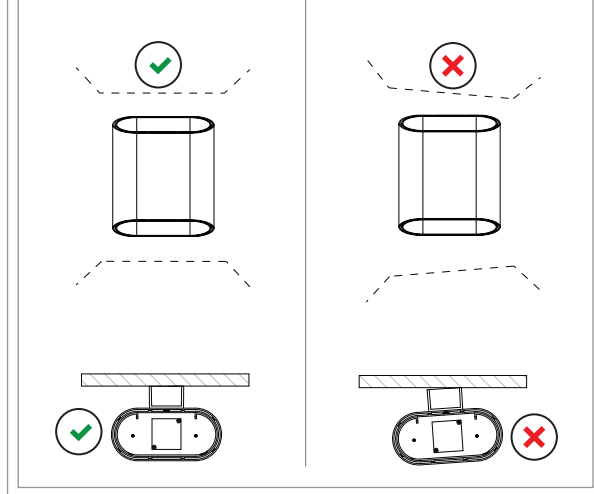

Trapz LED<900L2,7K Dali GI

125920XX

INSTALLATION REMARK - PROJECTED LIGHT

Replace protective shield when broken. The luminaire shall only be used complete with its protective shield.
Reference number: 1008437