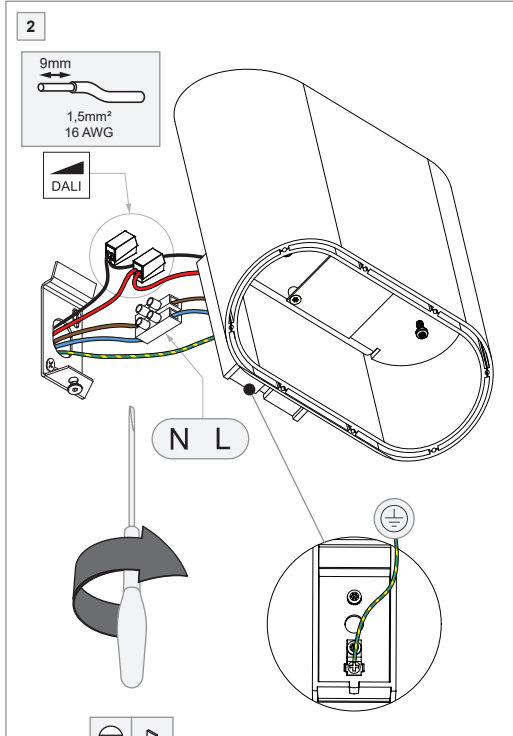

Trapz LED<900L2,7K Dali GI

125920XX

INSTALLATION REMARK - PROJECTED LIGHT

Replace protective shield when broken. The luminaire shall only be used complete with its protective shield.
Reference number: 1008437