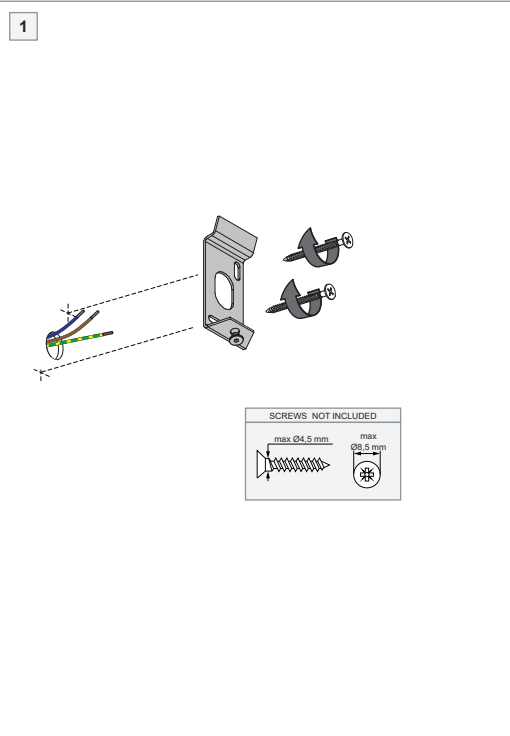

Trapz LED<900L2,7K Dali GI

125920XX

INSTALLATION REMARK - PROJECTED LIGHT

Replace protective shield when broken. The luminaire shall only be used complete with its protective shield.
Reference number: 1008437