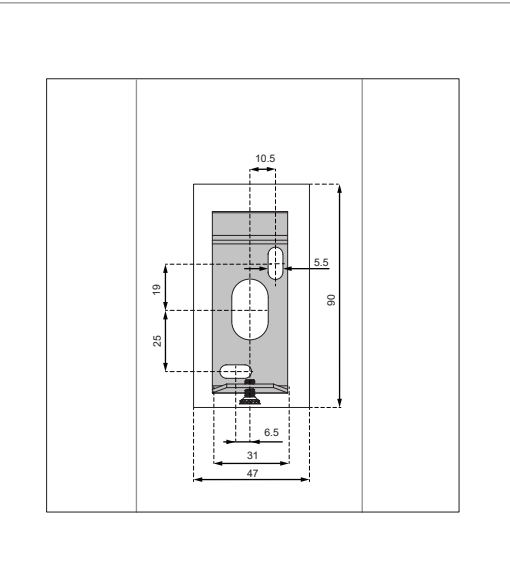

Trapz LED<900L2,7K Dali GI

125920XX

INSTALLATION REMARK - PROJECTED LIGHT

Replace protective shield when broken. The luminaire shall only be used complete with its protective shield.
Reference number: 1008437