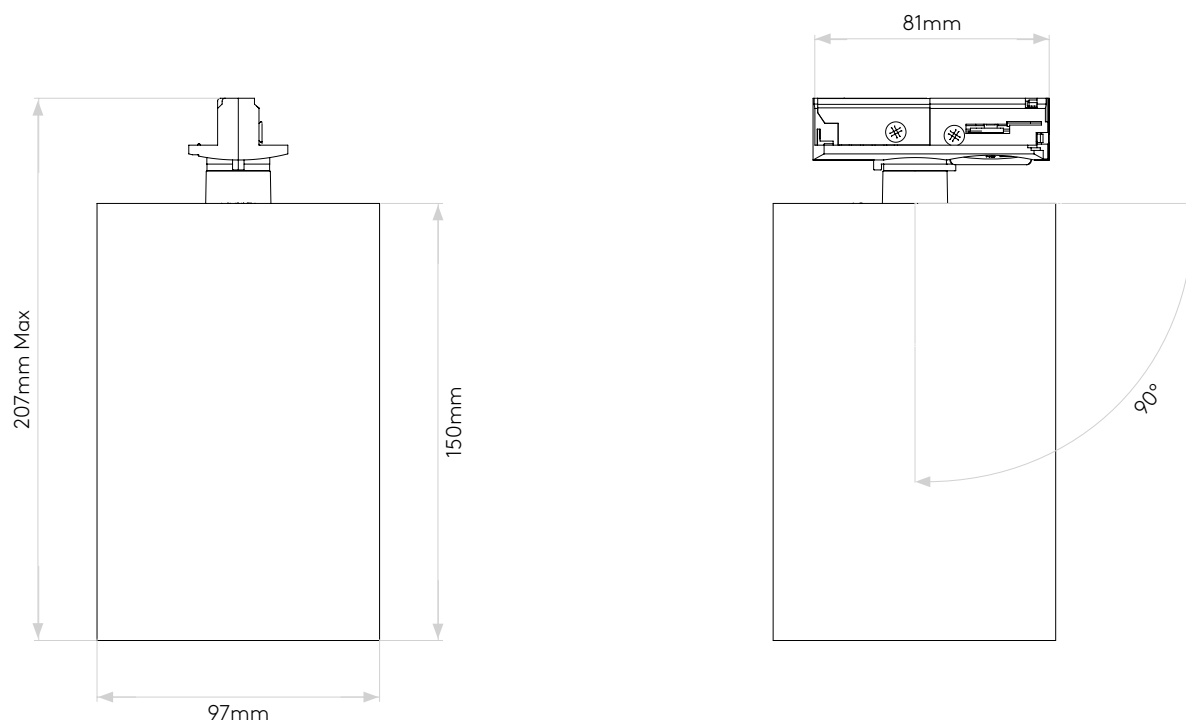

Please note that some dimensions may vary slightly due to manufacturing tolerances, this includes cable entry and fixing holes

Veuillez noter que certaines dimensions peuvent varier légèrement en raison des tolérances de fabrication, y compris l'entrée de câble et les trous de fixation.

Bitte beachten Sie, dass die Maße Fertigungstoleranzen unterliegen und daher in geringem Umfang von der angegebenen Größe abweichen können. Dies gilt auch für Kabeleingänge und Befestigungslöcher.

Si prega notare che possono esserci piccole variazioni in alcune dimensioni dovute alle tolleranze di produzione, queste includono l'ingresso del cavo e i fori di fissaggio.