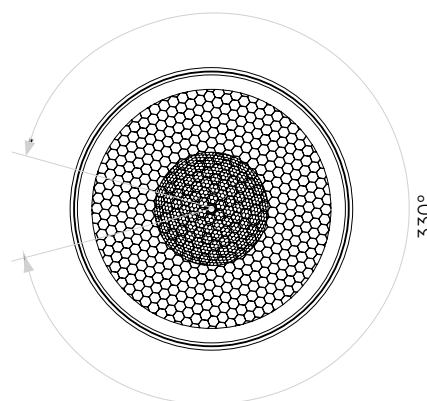

Please note that some dimensions may vary slightly due to manufacturing tolerances, this includes cable entry and fixing holes

Veuillez noter que certaines dimensions peuvent varier légèrement en raison des tolérances de fabrication, y compris l'entrée de câble et les trous de fixation.

Bitte beachten Sie, dass die Maße Fertigungstoleranzen unterliegen und daher in geringem Umfang von der angegebenen Größe abweichen können. Dies gilt auch für Kabeleingänge und Befestigungslöcher.

Si prega notare che possono esserci piccole variazioni in alcune dimensioni dovute alle tolleranze di produzione, queste includono l'ingresso del cavo e i fori di fissaggio.