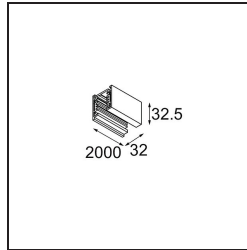

Date _____
Customer _____
Project _____
Type _____

Track surface 2m black

Specifications

Material	11240102
Lamp Included	No
Number of Light Sources	0
Input Voltage	230V
Electrical Class	I
IP Rating	20
Glow wire rating (°C)	960
Indoor/Outdoor	Indoor
Application	Ceiling, Wall
Mounting	Surface
Adjustability	Not Applicable
Primary Colour & Primary Finish	Black,
Gross weight (g)	2200.0