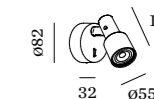

## 1.0 PAR16

PAR16 max. 12W | GU10  
100-240VAC | 50-60Hz  
aluminium powder coated  
incl. switch on/off

0.329kg IP20 0.3m 90° 330°

90° 330°

CODE

	157320W0
	157320G0
	157320B0
	157320K0