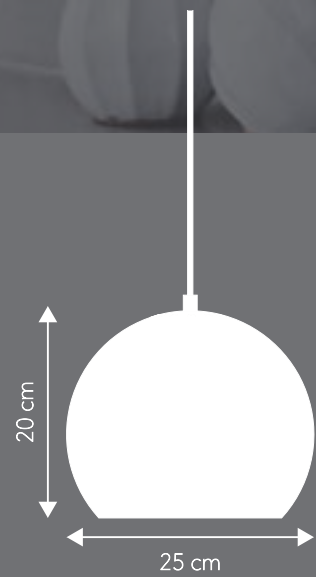

BALL.

Designer: Benny Frandsen (1968)

PENDANT Ø25 CM.

Materials:
Metal plated
Painted white inside

Cord:
250 cm black fabric

Ceiling canopy:
ø10 cm x H2.0 cm. Metal. Color as lamp.

Socket/bulb (not incl.)
E27 max. 40W
Learn more about e.g. Kelvin, Lumen, Watt - see our homepage. Click [here](#).

Weight:
1.0 kg.

Box dimensions:
26x23x26 cm
1.5 kg. gross

Assembly Instructions:
See and/or download [here](#).

High resolution images:
If you need high resolution images - see our images of this model [here](#).

Instagram ready images.
The correct format for Instagram images can be downloaded [here](#).