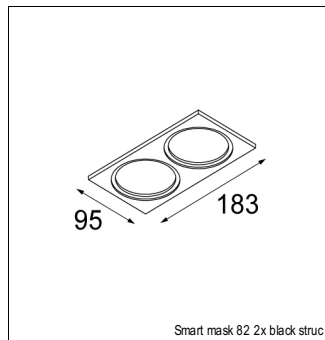

Art. Nr. 12412609

SPECIFICATIONS

Lamp	1x LED Array	
Gear / Transfo	LED gear not incl.	
Cut-out size	ø 70 h 60	
Weight	0.36kg	
Min. Distance	0.1 m	
IP	IP54	
Glow Wire Test	960°	
Source lifetime	50000 hrs	
CRI	90	
Power supply	500mA	350mA
	18.4Vf	17.8Vf
Connected load	9.2W	6.2W
Lumen	638lm	475lm
Efficacy	69lm/W	77lm/W
UGR	22	20
Adjustability	Not Applicable	
Remark	! 3500K on request ! can be combined with Smart mask ! can be combined with Smart surface box & surface tubed (surface/suspension)	

SMART CAKE 82 IP54 LED GE

ACCESSORIES

GYPKIT

12290130	GYPKIT 190X190 - Ø70
12291030	GYPKIT 210X190-2XØ70

CONBOX

10889830	CONBOX 190X192X130X256
----------	------------------------

MASK

12500032	SMART MASK 82 1X BLACK STRUC
12500046	SMART MASK 82 1X GOLD
12500009	SMART MASK 82 1X WHITE STRUC
12500132	SMART MASK 82 2X BLACK STRUC
12500146	SMART MASK 82 2X GOLD
12500109	SMART MASK 82 2X WHITE STRUC

RECESSED-FRAME

12500230	RECESSED RING Ø70 H100
----------	------------------------

SURFACE-TUBED

12845032	SMART SURFACE TUBED 82 LARGE LED GE BLACK STRUC
12845024	SMART SURFACE TUBED 82 LARGE LED GE BRUSHED ALU
12845009	SMART SURFACE TUBED 82 LARGE LED GE WHITE STRUC
12844032	SMART SURFACE TUBED 82 LARGE LED GI BLACK STRUC
12844024	SMART SURFACE TUBED 82 LARGE LED GI BRUSHED ALU
12844009	SMART SURFACE TUBED 82 LARGE LED GI WHITE STRUC