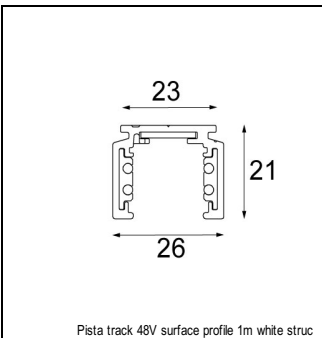

ACCESSORIES

TRACK	
13411232	PISTA TRACK 48V MECH (REC) CONN 180° BLSTR

Modular reserves the right to alter material, dimensions and characteristics without prior notice. Lighting technology changes rapidly. Latest datasheet and documentation available on www.supermodular.com.