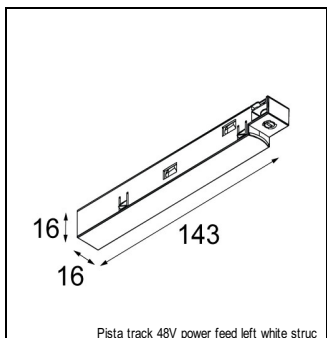

ACCESSORIES

TRACK	
13411232	PISTA TRACK 48V MECH (REC) CONN 180° BLSTR

Modular reserves the right to alter material, dimensions and characteristics without prior notice. Lighting technology changes rapidly. Latest datasheet and documentation available on www.supermodular.com.