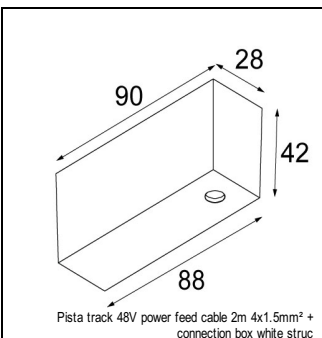

ACCESSORIES

TRACK	
13411232	PISTA TRACK 48V MECH (REC) CONN 180° BLSTR

Modular reserves the right to alter material, dimensions and characteristics without prior notice. Lighting technology changes rapidly. Latest datasheet and documentation available on www.supermodular.com.