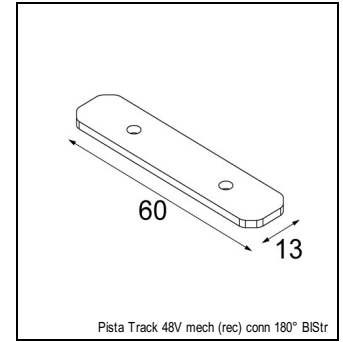

ACCESSORIES

TRACK	
13411232	PISTA TRACK 48V MECH (REC) CONN 180° BLSTR

Modular reserves the right to alter material, dimensions and characteristics without prior notice. Lighting technology changes rapidly. Latest datasheet and documentation available on www.supermodular.com.