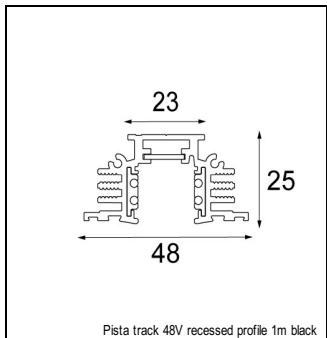

ACCESSORIES

TRACK	
13411232	PISTA TRACK 48V MECH (REC) CONN 180° BLSTR

Modular reserves the right to alter material, dimensions and characteristics without prior notice. Lighting technology changes rapidly. Latest datasheet and documentation available on www.supermodular.com.