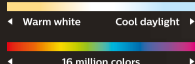

### On product control: Browse through all colors

Double press and hold

\*Plug in the product with the first time use.

3

### On product control: Battery save mode

blink 2x

OFF

Press  
>10 sec  
=  
Battery  
save mode

PHILIPS

hue personal wireless lighting

White and color  
ambiance

Go  
Portable light