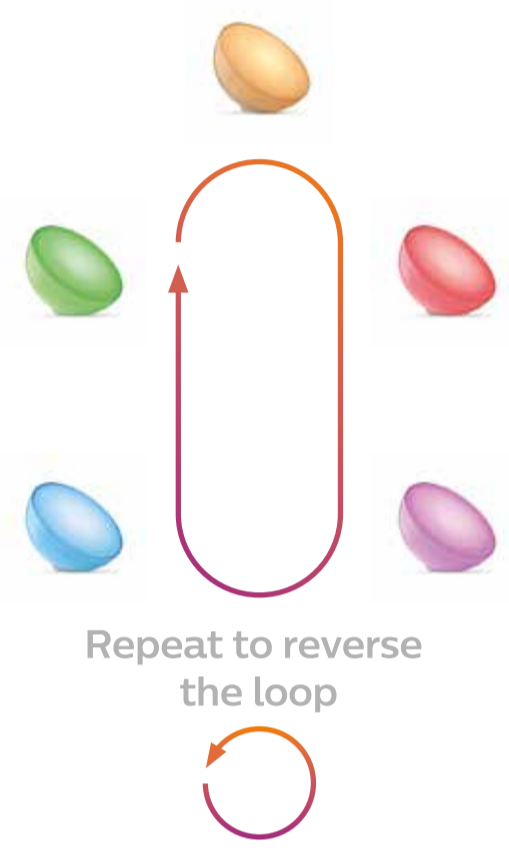

### On product control: Turn on and change light effect

ON\* Short single press

2

### On product control: Browse through all colors

Double press and hold

\*Plug in the product with the first time use.

3