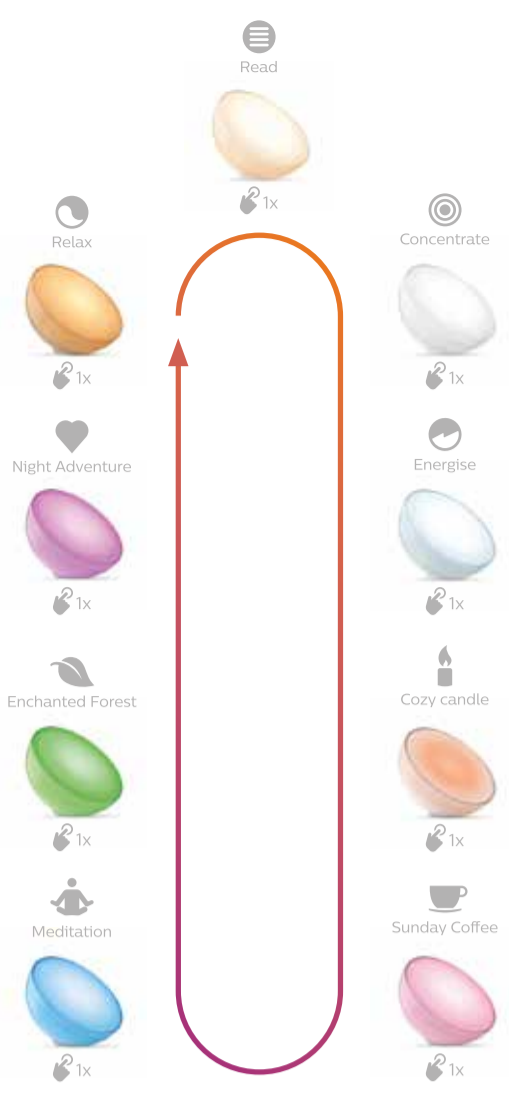

### On product control: Turn on and change light effect

ON\* Short single press

2

### On product control: Browse through all colors

Double press and hold

\*Plug in the product with the first time use.

3

### On product control: Standby mode

Long press  
(2 sec.)  
=  
Standby mode

4