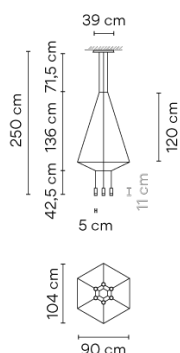

Model Sheet

Optional : Extra cable length
Min. quantity, upcharge and extra lead time apply [EN]

Finish	04 Black RAL 9005
LED temperature color	2700 K / 3000 K / 3500 K
Dimming	DALI 1-10V Push / CASAMBI
Installation type	Surface Canopy

Materials	Ceiling rose: Steel Body: Aluminum Horizontal rods: Steel Ceiling rose: Steel
------------------	--

Light source	6 x LED 4,48W 350mA
LED	CR>80 2942 lm 109 2700 K / 3000 K / 3500 K
Driver	Constant Current 350 110~240 V V 50~60 Hz HZ

Application	Hanging lamps
Packaging	2 Box 1.158 m x 1.133 m x 0.086 m Gross weight 11.1 Net weight 9.99 Vol. 0.21

Lighting effect

General Lighting

Lamp for general lighting that equally distributes the light in all directions.

Photometric Data

Efficiency	40.11%
Coordinate System	CG
Total Flux	2941.60
Maximum Value	53.87

Other Applications

All of our products come with a five-year warranty. Check our legal terms at www.vibia.com/warranty