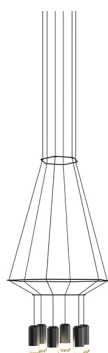

0305

Design By Arik Levy

Wireflow designed by Arik Levy. A hanging lamp which reviews and updates the chandelier look through an exercise of simplification that explores its essence and enhances its outline with great delicacy and at the same time a strong formal presence. Its appearance, as a structure of fine cables finished with eight LED terminals, discretely connects with classic chandelier models, taking this type of lamp to a new, groundbreaking and futuristic dimension. Employing CREA product configurator software, the design can be modified to adapt to your specific project requirements.

Model Sheet

Optional : Extra cable length
Min. quantity, upcharge and extra lead time apply [EN]

Finish	04 Black RAL 9005
LED temperature color	2700 K / 3000 K / 3500 K
Dimming	DALI 1-10V Push / CASAMBI
Installation type	Surface Canopy

Materials	Ceiling rose: Steel Body: Aluminum Horizontal rods: Steel Ceiling rose: Steel
------------------	--

Light source	6 x LED 4,48W 350mA
LED	CR>80 2942 lm 109 2700 K / 3000 K / 3500 K
Driver	Constant Current 350 110~240 V V 50~60 Hz HZ